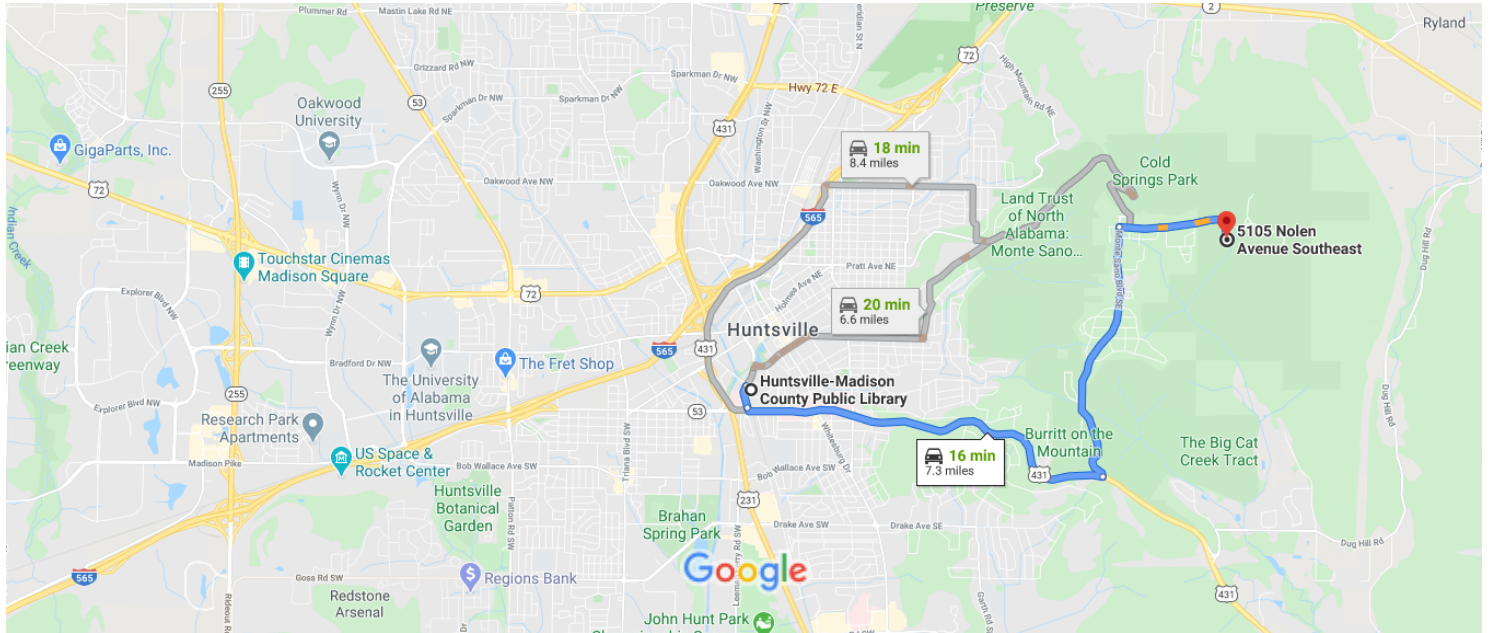

Huntsville-Madison County Public Library to 5105 Nolen Ave SE, Huntsville, AL 35801

Drive 7.3 miles, 16 min

Monte Sano State Park

Map data ©2020 Google 1 mi

Huntsville-Madison County Public Library

915 Monroe St SW, Huntsville, AL 35801

- ↑ 1. Head north toward Monroe St SW
256 ft
- ↶ 2. Turn left at the 1st cross street onto Monroe St SW
0.2 mi
- ↶ 3. Turn left onto Governors Dr SW
3.5 mi
- ↶ 4. Turn left onto Monte Sano Blvd SE
2.4 mi
- ↷ 5. Turn right onto Nolen Ave SE
1.0 mi
- ↷ 6. Turn right
0.1 mi
- 7. Enter the traffic circle
Destination will be on the left
272 ft

5105 Nolen Ave SE

Huntsville, AL 35801

These directions are for planning purposes only. You may find that construction projects, traffic,

weather, or other events may cause conditions to differ from the map results, and you should plan your route accordingly. You must obey all signs or notices regarding your route.