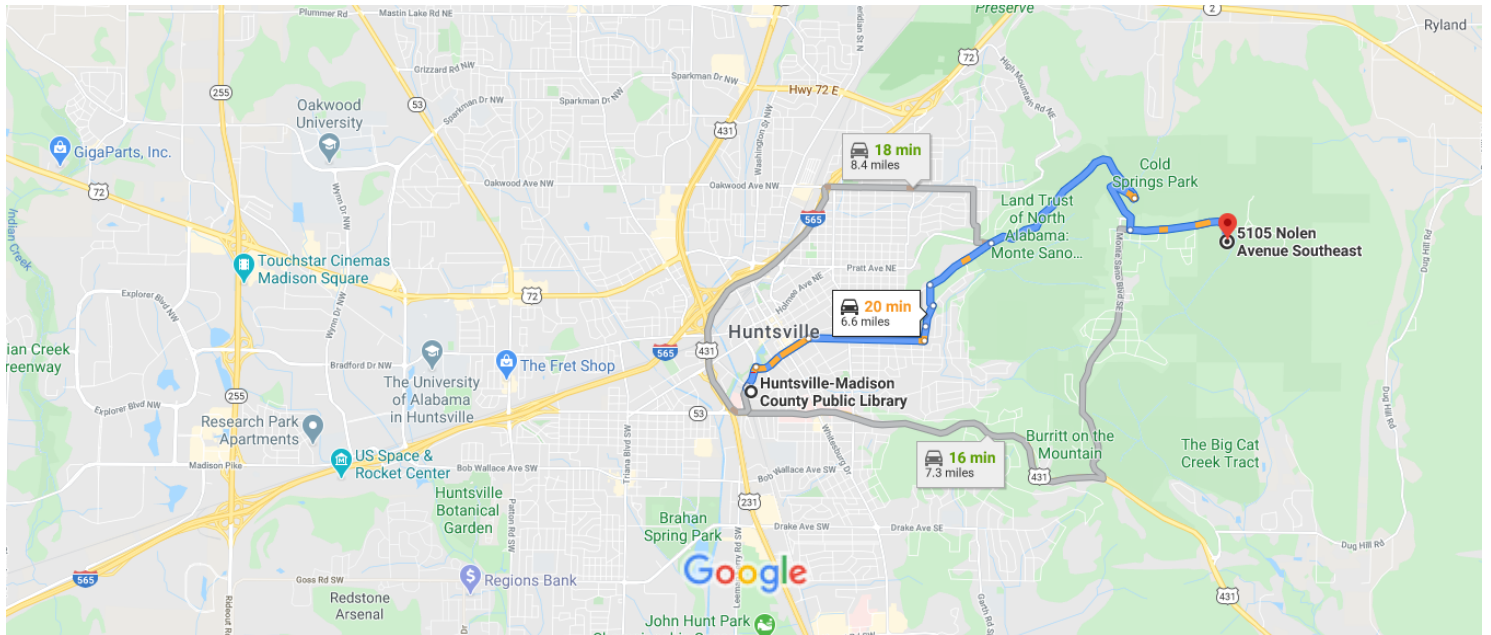

Huntsville-Madison County Public Library to 5105 Nolen Ave SE, Huntsville, AL 35801

Drive 6.6 miles, 20 min

Monte Sano Statee Park

Map data ©2020 Google 1 mi

Huntsville-Madison County Public Library

915 Monroe St SW, Huntsville, AL 35801

↑ 1. Head north toward Monroe St SW
19 s (256 ft)

Follow Monroe St SW to Williams Ave SW

1 min (0.2 mi)

↘ 2. Turn right onto Monroe St SW
118 ft

📍 3. At the traffic circle, take the 2nd exit and stay on Monroe St SW
0.2 mi

Continue on Williams Ave SW. Take McClung Ave SE and Toll Gate Rd SE to Bankhead Pkwy NE

8 min (2.8 mi)

↘ 4. Turn right onto Williams Ave SW
0.6 mi

↗ 5. Slight right onto McClung Ave SE
1.0 mi

↶ 6. Turn left onto Owens Dr SE
0.1 mi