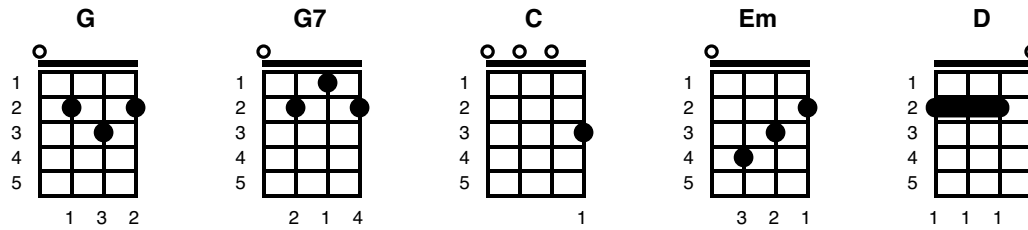

Sitting on Top of the World (Folk)

Key of G

Doc Watson : <https://www.youtube.com/watch?v=Y1q4Eb34mwM> (in Eb)

NC **G** **G7**
'Twas in the Spring one sunny day,
 C **G**
My good girl she left me, Lord she went away,
 Em
Now she's gone, but I don't worry,
 G **D** **G**
'cause I'm sittin' on top of the world.

NC **G** **G7**
She called me up from down in El Paso
 C **G**
Said, "Come on daddy, Lord I need you so."
 Em
Now she's gone, but I don't worry,
 G **D** **G**
'cause I'm sittin' on top of the world.

NC **G** **G7**
Mississippi River, long deep and wide,
 C **G**
The woman I'm loving, is on the other side.
 Em
And now she's gone, and I don't worry,
 G **D** **G**
'cause I'm sittin' on top of the world