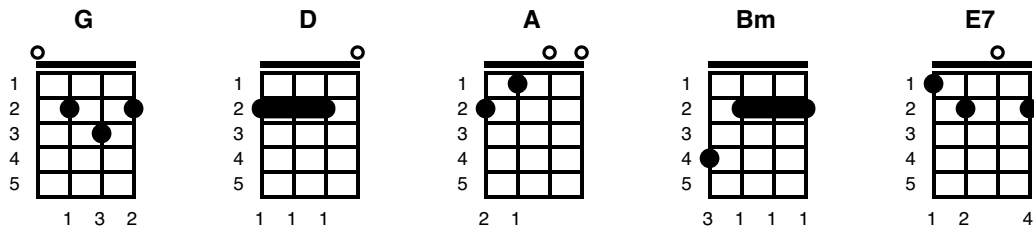

Wildflowers

Key of A

Tom Petty

<https://www.youtube.com/watch?v=m2OFxeg4spU> Capo 3

G D A D
G D A D

G D A D
You be-long a-mong the wild-flowers

G D A D
You be-long in a boat out at sea

G D A D
Sail a-way, kill off the hours

G D A D
You be-long some-where you feel free

G D A D
Run a-way, find you a lover

G D A D
Go a-way, some-where all bright and new

G D A D
I have seen no other,

G D A D
who com-pares with you

G D A D
You be-long a-mong the wild-flowers

G D A D
You be-long in a boat out at sea

G D A D
You be-long, with your love on your arm

G D A D
You be-long some-where you feel free

G D Bm E7 A G Bm A
G D Bm E7 A G Bm A

G D A D
Run a-way, go find a lover
G D A D
Run a-way, let your heart be your guide
G D A D
You de-serve the deepest of cover
G D A D
You be-long in that home by and by