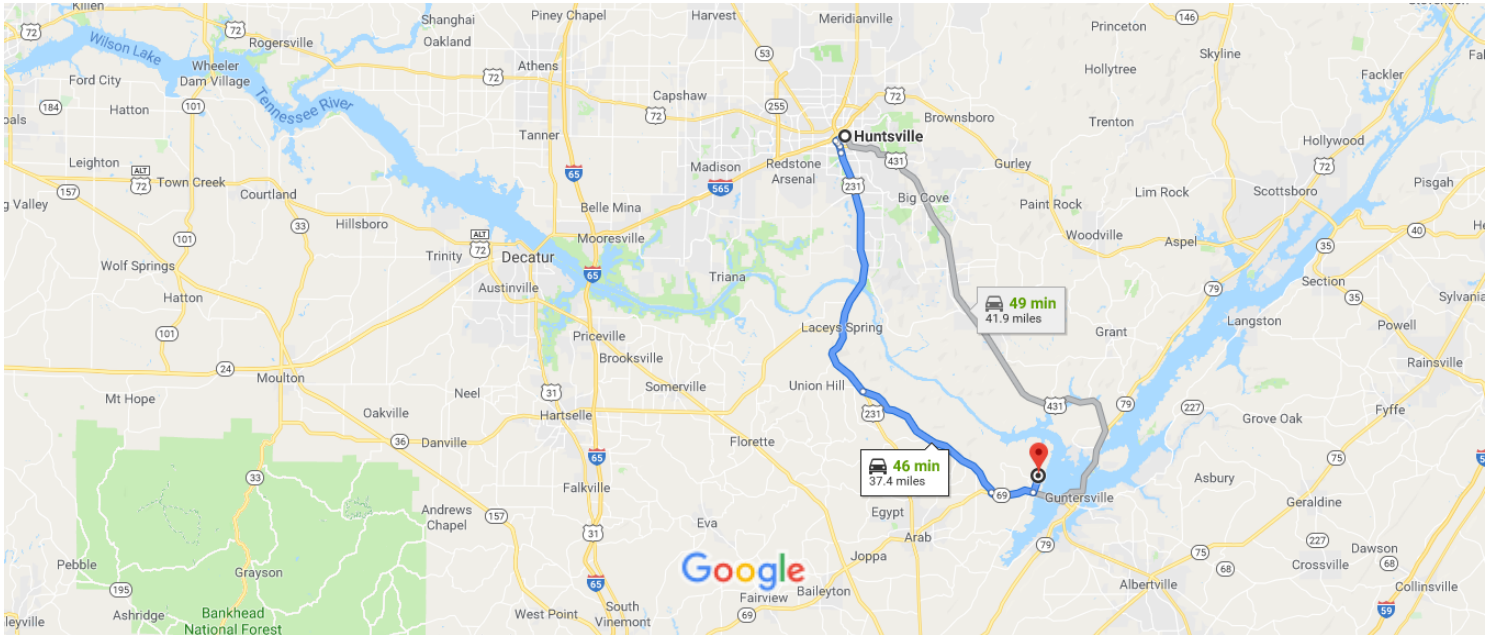

Huntsville, Alabama to 1450 Cha-La-Kee Rd, Guntersville, AL 35976

Drive 37.4 miles, 46 min

Alabama Uke Festival Location

Map data ©2019 5 mi

Huntsville

Alabama

Get on US-431 S from Clinton Ave W

- 4 min (1.0 mi)
- ↑ 1. Head southwest on Spring St SW toward Spragins St SW
- 312 ft
- 2. Spring St SW turns right and becomes Spragins St SW
- 358 ft
- ↶ 3. Turn left onto Clinton Ave W
- 0.7 mi
- ⤴ 4. Turn left onto the US-431 S ramp to US-231 S
- 0.2 mi

Follow US-231 S to Union Grove Rd in Marshall County

- 23 min (19.5 mi)
- ↑ 5. Continue onto US-431 S
- 0.3 mi
- ↑ 6. Continue straight onto AL-53 S
- 0.5 mi

7.  Use the left lane to take the ramp to Huntsville High School
282 ft
8.  Merge onto US-231 S
 Pass by O'Reilly Auto Parts (on the right in 6.5 mi)
18.7 mi

Continue on Union Grove Rd. Drive to Cha-La-Kee Rd

- 20 min (16.9 mi)
9.  Turn left onto Union Grove Rd
12.3 mi
 10.  Turn left onto AL-69 N
3.1 mi
 11.  Turn left onto Cha-La-Kee Rd
 Destination will be on the right
1.5 mi

1450 Cha-La-Kee Rd

Guntersville, AL 35976

These directions are for planning purposes only. You may find that construction projects, traffic, weather, or other events may cause conditions to differ from the map results, and you should plan your route accordingly. You must obey all signs or notices regarding your route.