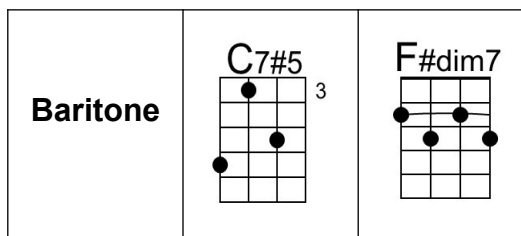

Georgia On My Mind (Hoagy Carmichael & Stuart Gorrell, 1930) (F)

[Georgia On My Mind](#) by Ray Charles (1960) (G @ 94) – [Official Video](#)

[Georgia on My Mind](#) by Hoagy Carmichael & His Orchestra, with Bix Beiderbecke (1930)

[Ella Fitzgerald](#) (1962) (G @ 76) – [Willie Nelson](#) (Db @ 68) from “Stardust” (1978)

Time Signature: 2/2

Intro

F D7 | Gm C7#5 |

F A7 Dm Bb - Bbm

__ Georgia, __ Georgia, __ the whole day through,

F D7 Gm C7 F D7 | Gm C7#5

Just an old sweet song keeps Georgia on my mind.

F A7 Dm Bb - Bbm

__ Georgia, __ Georgia, __ a song of you

F D7 Gm C7 F Dm | Gm A7

Comes sweet and clear as moonlight through the pines.

Chorus

Dm Gm Dm Bbm Dm Gm Dm G7

Other arms reach out to me, other eyes smile tender-ly

Dm Gm F E7 Am Gbdim7 Gm - C7

Still in peaceful dreams I see the road leads back to you.

F A7 Dm Bb - Bbm

__ Georgia, __ Georgia, __ no peace I find.

F D7 Gm C7 F Dm | Gm A7

Just an old sweet song keeps Georgia on my mind.

Chorus

F A7 Dm Bb - Bbm

__ Georgia, __ Georgia, __ no peace I find.

F D7 Gm C7 F D7 | Gm C7#5

Just an old sweet song keeps Georgia on my mind.

F D7 Gm C7 F Dm | Gm Bb | F

Just an old sweet song __ keeps Georgia on my mind.