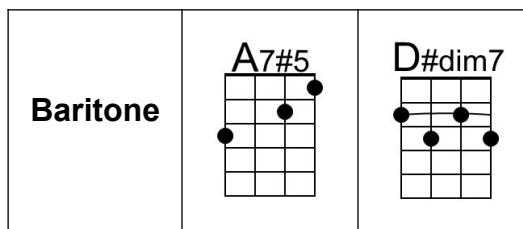

Georgia On My Mind (Hoagy Carmichael & Stuart Gorrell, 1930) (D)

[Georgia On My Mind](#) by Ray Charles (1960) (G @ 94) – [Official Video](#)

[Georgia on My Mind](#) by Hoagy Carmichael & His Orchestra, with Bix Beiderbecke (1930)

[Ella Fitzgerald](#) (1962) (G @ 76) – [Willie Nelson](#) (Db @ 68) from “Stardust” (1978)

Time Signature: 2/2

Intro

D B7 | Em A7#5 |

D F#7 Bm G - Gm

__ Georgia, __ Georgia, __ the whole day through,

D B7 Em A7 D B7 | Em A7#5

Just an old sweet song keeps Georgia on my mind.

D F#7 Bm G - Gm

__ Georgia, __ Georgia, __ a song of you

D B7 Em A7 D Bm | Em F#7

Comes sweet and clear as moonlight through the pines.

Chorus

Bm Em Bm Gm Bm Em Bm E7

Other arms reach out to me, other eyes smile tender-ly

Bm Em D C#7 F#m D#dim7 Em - A7

Still in peaceful dreams I see the road leads back to you.

D F#7 Bm G - Gm

__ Georgia, __ Georgia, __ no peace I find.

D B7 Em A7 D Bm | Em F#7

Just an old sweet song keeps Georgia on my mind.

Chorus

D F#7 Bm G - Gm

__ Georgia, __ Georgia, __ no peace I find.

D B7 Em A7 D B7 | Em A7#5

Just an old sweet song keeps Georgia on my mind.

D B7 Em A7 D Bm | Em G | D

Just an old sweet song __ keeps Georgia on my mind.