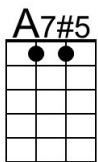

Georgia On My Mind (Hoagy Carmichael & Stuart Gorrell, 1930) (D)

[Georgia On My Mind](#) by Ray Charles (1960) (G @ 94) – [Official Video](#)

[Georgia on My Mind](#) by Hoagy Carmichael & His Orchestra, with Bix Beiderbecke (1930)

[Ella Fitzgerald](#) (1962) (G @ 76) – [Willie Nelson](#) (Db @ 68) from “Stardust” (1978)

Time Signature: 2/2

Intro

D B7 | Em A7#5 |

D F#7 Bm G - Gm

__ Georgia, __ Georgia, __ the whole day through,

D B7 Em A7 D B7 | Em A7#5

Just an old sweet song keeps Georgia on my mind.

D F#7 Bm G - Gm

__ Georgia, __ Georgia, __ a song of you

D B7 Em A7 D Bm | Em F#7

Comes sweet and clear as moonlight through the pines.

Chorus

Bm Em Bm Gm Bm Em Bm E7

Other arms reach out to me, other eyes smile tender-ly

Bm Em D C#7 F#m D#dim7 Em - A7

Still in peaceful dreams I see the road leads back to you.

D F#7 Bm G - Gm

__ Georgia, __ Georgia, __ no peace I find.

D B7 Em A7 D Bm | Em F#7

Just an old sweet song keeps Georgia on my mind.

Chorus

D F#7 Bm G - Gm

__ Georgia, __ Georgia, __ no peace I find.

D B7 Em A7 D B7 | Em A7#5

Just an old sweet song keeps Georgia on my mind.

D B7 Em A7 D Bm | Em G | D

Just an old sweet song __ keeps Georgia on my mind.