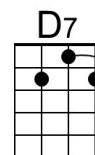

G C G Em G C - D7

Bitter sweet memo-ries, that's all I am taking with me

G C G

Good-bye, please don't cry,

Em G C - D7

We both know that I'm not what you need. **Chorus**