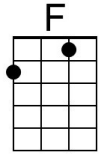

I Will Always Love You (Dolly Parton, 1973) (C)

[I Will Always Love You](#) by Dolly Parton (1974) (A – 4/4 – 66 BPM)

[I Will Always Love You](#) by Whitney Houston (1992) (E – 68 BPM) (Film Version)

[I Will Always Love You](#) by Linda Ronstadt (1975) (A – 66 BPM)

Intro

F | C . . F | C Am | F G7 | G7 F |

C F C Am C F - G7 |

If I should stay I would only, be in your way

C F C Am C F - G7

So I'll go, but I know, I'll think of you each step of the way.

Chorus

C Am F G7 C

G C G Em G C - D7

So I'll go, but I know, I'll think of you each step of the way.

Chorus

G Em C D7 G

And I - I ... will al-ways, love you.

Em C D7 G C | G

Oh, will al-ways love you.

G C G Em G C - D7

Em G C - D7

And I hope, you have all that you ever dreamed of

G

And I wish you joy, and happi-ness

Em G C - D7

(*Sung*) But a-bove all of this, I wish you love. Chorus

Outro

(Hold)