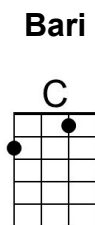

Intro

F | C . . F | C Am | F G7 | G7 F |

C F C Am C F - G7 |

If I should stay I would only, be in your way

C F C Am C F - G7

So I'll go, but I know, I'll think of you each step of the way.

Chorus

C Am F G7 C

Em G C - D7

And I hope, you have all that you ever dreamed of

G

And I wish you joy, and happi-ness

Em G C - D7

(*Sung*) But a-bove all of this, I wish you love. Chorus

Outro

(Hold)