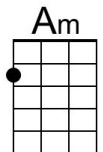

Chorus

C Am F G7 C

And I - I ... will al-ways, love you.

Am F G7 C F | C

Oh, will al-ways love you.