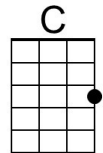

I Will Always Love You (Dolly Parton, 1973) (C)

[I Will Always Love You](#) by Dolly Parton (1974) (A – 4/4 – 66 BPM)

[I Will Always Love You](#) by Whitney Houston (1992) (E – 68 BPM) (Film Version)

[I Will Always Love You](#) by Linda Ronstadt (1975) (A – 66 BPM)

Intro

F | C . . F | C Am | F G7 | G7 F |

C F C Am C F - G7 |

If I should stay I would only, be in your way

C F C Am C F - G7

So I'll go, but I know, I'll think of you each step of the way.

Chorus

C Am F G7 C

G C G Em G C - D7

So I'll go, but I know, I'll think of you each step of the way.

Chorus

G Em C D7 G

And I - I ... will al-ways, love you.

Em C D7 G C | G

Oh, will al-ways love you.

G C G Em G C - D7

Em G C - D7

And I hope, you have all that you ever dreamed of

G

And I wish you joy, and happi-ness

Em G C - D7

(*Sung*) But a-bove all of this, I wish you love. Chorus

Outro

(Hold)