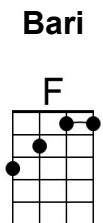

C

I hope life, treats you kind (*Spoken in original*)

Am C F - G7

And I hope, you have all that you ever dreamed of

C

And I wish you joy, and happi-ness

Am C F - G7

(*Sung*) But a-bove all of this, I wish you love. Chorus