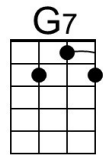

C F C Am C F - G7

Bitter sweet memo-ries, that's all I am taking with me

C F C

Good-bye, please don't cry,

Am C F - G7

We both know that I'm not what you need. **Chorus**