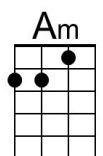

Intro

F | C . . F | C Am | F G7 | G7 F |

C F C Am C F - G7 |

If I should stay I would only, be in your way

C F C Am C F - G7

So I'll go, but I know, I'll think of you each step of the way.

Chorus

C Am F G7 C

(*Sung*) But a-bove all of this, I wish you love. Chorus

Outro

F G7 F - G7 | C

(Slowing) I will always love you.

(Hold)

I Will Always Love You (Dolly Parton, 1973) (G)

I Will Always Love You by Dolly Parton (1974) (A – 4/4 – 66 BPM)