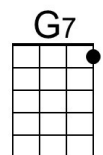

Intro

F | C . . F | C Am | F G7 | G7 F |

C F C Am C F - G7 |

If I should stay I would only, be in your way

C F C Am C F - G7

So I'll go, but I know, I'll think of you each step of the way.

Chorus

C Am F G7 C

(*Sung*) But a-bove all of this, I wish you love. Chorus

Outro

F G7 F - G7 | C

(Slowing) I will always love you.

(Hold)

I Will Always Love You (Dolly Parton, 1973) (G)

I Will Always Love You by Dolly Parton (1974) (A – 4/4 – 66 BPM)