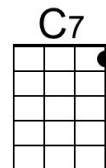

Love Will Keep Us Alive (C)

(Pete Vale, Jim Capaldi & Paul Carrack, late 80s-early 90s)

Love Will Keep Us Alive by The Eagles (1994) (A)

4/4 Time – Tempo 90 BPM

Intro (8 measures) | C | C | Am | Am | F | F | G | G

C Am | Am
I was standin' all alone against the world outside.

F G | G7
You were searchin' for a place to hide.

C Am | Am
Lost and lonely, now you've given me the will to survive.

F G C | C
When we're hungry, love will keep us a-live.

C Am | Am
Don't you worry sometimes you've just gotta let it ride.

F G | G7
The world is changin' right before your eyes.

C Am | Am
Now I've found you, there's no more empti-ness inside.

F G C | C7
When we're hungry, love will keep us a-live.

Chorus

F | F | Am | Am
I would die for you, ___ climb the highest mountain.

Dm | Dm | G | G7
Baby, there's nothin' I wouldn't do.

Bari