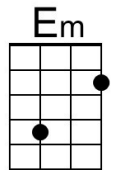

**C** **D**  
Pretty, pretty, pretty little angel eyes.

**G** **Em** **Am** **D**  
Angel eyes, you are so good to me,

**G** **Em** **Am** **D**  
And when I'm in your arms, you be so heavenly

**G** **Em** **Am** **D** **G** **C** **G** **D**  
You know I love you, my darlin' angel eyes. Angel eyes, bom-bom-bom-bom

## Bridge

**C**  
I know you were sent from heaven above.

**G**  
You rule my life with your wonderful love.

**C**  
I know we'll be happy for eternity,

**D**  
'Cause I know wow-wow-wow-wow-wow-wow

**D7** | **D7**  
That our love is really real.