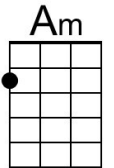

## Intro (4 Measures) C | Am | Dm | G

**C** **Am**  
Pretty little angel eyes. Pretty little angel eyes.

**F**  
Pretty little angel, pretty little angel,

**G** **C** **Am** **Dm** **G** **C** **Am**  
Pretty little, pretty little, pretty little angel. Oooooo-oo, oooooo-oo, Oooooo-oo,

**F** **G**  
Pretty, pretty, pretty little angel eyes...

**C** **Am** **Dm** **G** **C** **Am** **Dm** **G**  
Angel eyes, I really love you so. Angel eyes, I'll never let you go

**C** **Am** **Dm** **G** **C**  
Because I love you, my darlin' angel eyes

## Repeat Verse 1

<b>Bari</b>	<p><b>G</b></p>	<p><b>Em</b></p>	<p><b>Am</b></p>	<p><b>D</b></p>	<p><b>D7</b></p>	<p><b>C</b></p>
-------------	-----------------	------------------	------------------	-----------------	------------------	-----------------

**Instrumental Verse**

**C**                                      **D**  
Pretty, pretty, pretty little angel eyes.

**G**    **Em** **Am**    **D**                      **G**    **Em** **Am**    **D**  
Angel eyes, I really love you so. Angel eyes, I'll never let you go  
**G**                      **Em**    **Am**    **D**    **G**  
Because I love you, my darlin' angel eyes