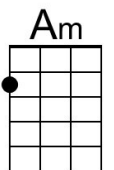

**C** **D**  
Pretty, pretty, pretty little angel eyes.

**G** **Em** **Am** **D**  
Angel eyes, you are so good to me,

**G** **Em** **Am** **D**  
And when I'm in your arms, you be so heavenly

**G** **Em** **Am** **D** **G** **C** **G** **D**  
You know I love you, my darlin' angel eyes. Angel eyes, bom-bom-bom-bom

## Bridge

**C**  
I know you were sent from heaven above.

**G**  
You rule my life with your wonderful love.

**C**  
I know we'll be happy for eternity,

**D**  
'Cause I know wow-wow-wow-wow-wow-wow

**D7** | **D7**  
That our love is really real.