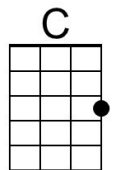

**C** **D**  
Pretty, pretty, pretty little angel eyes.

**G** **Em** **Am** **D**  
Angel eyes, you are so good to me,

**G** **Em** **Am** **D**  
And when I'm in your arms, you be so heavenly

**G** **Em** **Am** **D** **G** **C** **G** **D**  
You know I love you, my darlin' angel eyes. Angel eyes, bom-bom-bom-bom

## Bridge

**C**  
I know you were sent from heaven above.

**G**  
You rule my life with your wonderful love.

**C**  
I know we'll be happy for eternity,

**D**  
'Cause I know wow-wow-wow-wow-wow-wow

**D7** | **D7**  
That our love is really real.