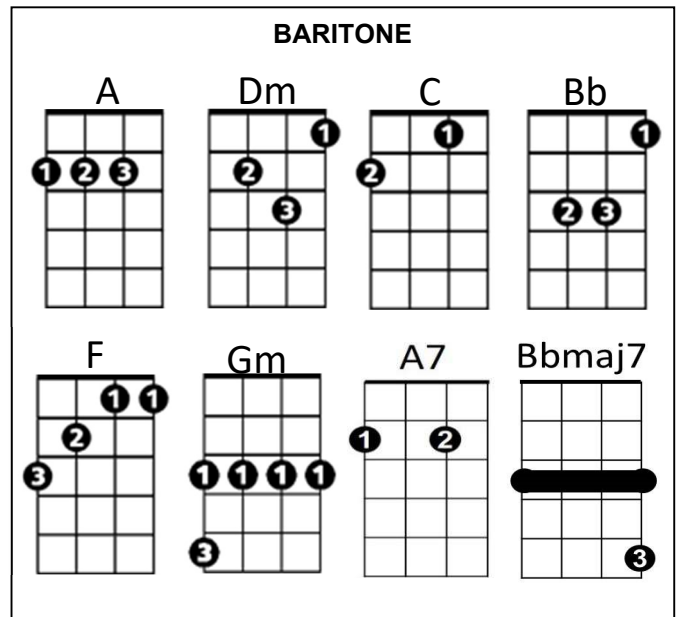

**Bb** **A7**  
And I pretend to pray (*I pretend to pray*)

**Dm**  
You know the preacher liked the cold,

**C** **Bb**  
(*Preacher liked the cold*)

**C** **A**  
He knows I'm gonna stay (*Knows I'm gonna stay*)

**C** **A**  
And the sky is gray (*and the sky is gray*)

**Bb** **F** **A** **Dm**  
I've been for a walk (*I've been for a walk*)

**A**  
On a winter's day (*on a winter's day*)

**Dm** **C** **Bb**  
If I didn't tell her (*If I didn't tell her*)

# California Dreaming (John Phillips & Michelle Phillips) (D)

Intro: D Gm / F Eb / F D7

**D7** **Gm** **F** **Eb**  
All the leaves are brown (*all the leaves are brown*)

**F** **D**  
And the sky is gray (*and the sky is gray*)