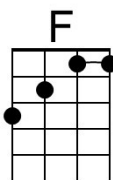

Christmas Is the Time to Say "I Love You" (C)

(Billy Squier, 1981) – [Christmas Is The Time To Say "I Love You"](#) by Billy Squier

Intro C | F | C | G7
(Chords of the first line, first verse)

Chorus

C F C
Christmas is the time to say "I love you",
A7 Dm
Share the joys of laughter and good cheer
F D7 C Am
Christmas is the time to say "I love you" –
Dm G7 C
And a feeling that will last all through the year

C F C
On the corner carolers are singing,
A7 Dm
There's a touch of magic in the air
F G C Am
From grownup to minor no-one could be finer
Dm G
Times are hard but no one seems to care

C F C
Christmas Eve and all the world is watching,
A7 Dm
Santa guides his reindeer through the dark
F G C Am
From rooftop to chimney, from Harlem to Bimini
Dm G C G7
They will find a way into your heart. **Chorus**

C F C
Just outside the window snow is falling,
A7 Dm
But here beside the fire we share the glow
F G C Am
Of moonlight and brandy, sweet talk and candy
Dm G
Sentiments that everyone should know
C F C
Memories of the year that lays behind us,
A7 Dm
Wishes for the year that's yet to come
F D
And it stands to reason
C Am
That good friends in season
Dm G C G7
Make you feel that life has just begun. **Chorus**

F G
So when spirits grow lighter
C Am
And hopes are shining brighter
Dm G F C
Then you know that Christmas time is he - re.