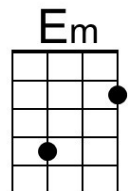

Chorus

Am
And from Huntsville, Alabama ...
D7 G
Merry Christmas tonight.

Baritone	G 	Am 	D7 	Gmaj7 	C 	Em 	Em