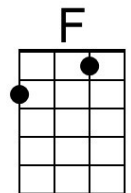

Christmas in Dixie (C)

(Jeff Cook, Teddy Gentry, Mark Herndon & Randy Owen, 1982)

Christmas In Dixie by Alabama (1982)

Intro Chords of Chorus

C **Dm G7**
 By now in New York City,
Cmaj7 C
 There's snow on the ground
Dm G7
 And out in Cali-fornia,
Cmaj7 C
 The sunshine's falling down
C7 F G7
 And maybe in Memphis,
C Am
 Graceland's in lights,
Dm G7
 And in Atlanta, Georgia,
C
 There's peace on earth tonight

C **Dm G7**
 It's windy in Chi-cago
Cmaj7 C
 The kids are out of school
Dm G7
 There's magic in Motown
Cmaj7 C
 The city's on the move
C7 F G7
 In Jackson, Mississippi,
C Am
 To Charlotte, Caroline
Dm G7
 And all across the nation
C
 It's a peaceful Christmas time.

Chorus

C↓ C↓ C↓ F G7
 Christ-mas in Dixie
C Am
 It's snowing in the pines
Dm G7
 Merry Christmas from Dixie
C
 To everyone tonight

Chorus

Dm
 And from Huntsville, Alabama ...
G7 C
 Merry Christmas tonight.

Baritone

C Dm G7 Cmaj7 F Am Am

Christmas in Dixie (G)

(Jeff Cook, Teddy Gentry, Mark Herndon & Randy Owen, 1982)

Christmas In Dixie by Alabama (1982)

Intro Chords of Chorus

G **Am D7**
 By now in New York City,
Gmaj7 G
 There's snow on the ground
Am D7
 And out in Cali-fornia,
Gmaj7 G
 The sunshine's falling down
G7 C D7
 And maybe in Memphis,
G Em
 Graceland's in lights,
Am D7
 And in Atlanta, Georgia,
G
 There's peace on earth tonight