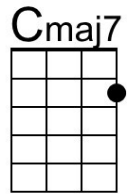

Christmas in Dixie (C)

(Jeff Cook, Teddy Gentry, Mark Herndon & Randy Owen, 1982)

Christmas In Dixie by Alabama (1982)

Intro Chords of Chorus

C **Dm G7**
 By now in New York City,
Cmaj7 C
 There's snow on the ground
Dm G7
 And out in Cali-fornia,
Cmaj7 C
 The sunshine's falling down
C7 F G7
 And maybe in Memphis,
C Am
 Graceland's in lights,
Dm G7
 And in Atlanta, Georgia,
C
 There's peace on earth tonight

C **Dm G7**
 It's windy in Chi-cago
Cmaj7 C
 The kids are out of school
Dm G7
 There's magic in Motown
Cmaj7 C
 The city's on the move
C7 F G7
 In Jackson, Mississippi,
C Am
 To Charlotte, Caroline
Dm G7
 And all across the nation
C
 It's a peaceful Christmas time.

Chorus

C↓ C↓ C↓ F G7
 Christ-mas in Dixie
C Am
 It's snowing in the pines
Dm G7
 Merry Christmas from Dixie
C
 To everyone tonight

Chorus

Dm
 And from Huntsville, Alabama ...
G7 C
 Merry Christmas tonight.

Baritone

C Dm G7 Cmaj7 F Am Am

Christmas in Dixie (G)

(Jeff Cook, Teddy Gentry, Mark Herndon & Randy Owen, 1982)

Christmas In Dixie by Alabama (1982)

Intro Chords of Chorus

G **Am D7**
 By now in New York City,
Gmaj7 G
 There's snow on the ground
Am D7
 And out in Cali-fornia,
Gmaj7 G
 The sunshine's falling down
G7 C D7
 And maybe in Memphis,
G Em
 Graceland's in lights,
Am D7
 And in Atlanta, Georgia,
G
 There's peace on earth tonight