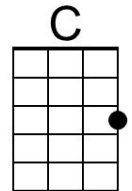

Chorus

Am
And from Huntsville, Alabama ...
D7 G
Merry Christmas tonight.

Baritone	G 	Am 	D7 	Gmaj7 	C 	Em 	Em