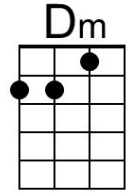

Christmas in Dixie (C)

(Jeff Cook, Teddy Gentry, Mark Herndon & Randy Owen, 1982)

Christmas In Dixie by Alabama (1982)

Intro Chords of Chorus

C **Dm G7**
 By now in New York City,
Cmaj7 C
 There's snow on the ground
Dm G7
 And out in Cali-fornia,
Cmaj7 C
 The sunshine's falling down
C7 F G7
 And maybe in Memphis,
C Am
 Graceland's in lights,
Dm G7
 And in Atlanta, Georgia,
C
 There's peace on earth tonight

C **Dm G7**
 It's windy in Chi-cago
Cmaj7 C
 The kids are out of school
Dm G7
 There's magic in Motown
Cmaj7 C
 The city's on the move
C7 F G7
 In Jackson, Mississippi,
C Am
 To Charlotte, Caroline
Dm G7
 And all across the nation
C
 It's a peaceful Christmas time.

Baritone

C Dm G7 Cmaj7 F Am Am

Christmas in Dixie (G)

(Jeff Cook, Teddy Gentry, Mark Herndon & Randy Owen, 1982)

Christmas In Dixie by Alabama (1982)

Intro Chords of Chorus

G **Am D7**
 By now in New York City,
Gmaj7 G
 There's snow on the ground
Am D7
 And out in Cali-fornia,
Gmaj7 G
 The sunshine's falling down
G7 C D7
 And maybe in Memphis,
G Em
 Graceland's in lights,
Am D7
 And in Atlanta, Georgia,
G
 There's peace on earth tonight

Chorus

G↓ G↓ G↓ C D7
 Christ-mas in Dixie
G Em
 It's snowing in the pines
Am D7
 Merry Christmas from Dixie
G
 To everyone tonight

Chorus

Am
 And from Huntsville, Alabama ...
D7 G
 Merry Christmas tonight.