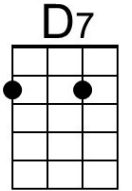

Christmas in Dixie (G)

(Jeff Cook, Teddy Gentry, Mark Herndon & Randy Owen, 1982)

Christmas In Dixie by Alabama (1982)

Intro Chords of Chorus

G **Am D7**
By now in New York City,
Gmaj7 G
There's snow on the ground
Am D7
And out in Cali-fornia,
Gmaj7 G
The sunshine's falling down
G7 C D7
And maybe in Memphis,
G Em
Graceland's in lights,
Am D7
And in Atlanta, Georgia,
G
There's peace on earth tonight

G **Am D7**
It's windy in Chi-cago
Gmaj7 G
The kids are out of school
Am D7
There's magic in Motown
Gmaj7 G
The city's on the move
G7 C D7
In Jackson, Mississippi,
G Em
To Charlotte, Caroline
Am D7
And all across the nation
G
It's a peaceful Christmas time.

Chorus

G↓ G↓ G↓ C D7
Christ-mas in Dixie
G Em
It's snowing in the pines
Am D7
Merry Christmas from Dixie
G
To everyone tonight