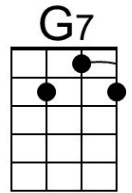

Christmas in Dixie (C)

(Jeff Cook, Teddy Gentry, Mark Herndon & Randy Owen, 1982)

Christmas In Dixie by Alabama (1982)

Intro Chords of Chorus

C **Dm G7**
 By now in New York City,
Cmaj7 C
 There's snow on the ground
Dm G7
 And out in Cali-fornia,
Cmaj7 C
 The sunshine's falling down
C7 F G7
 And maybe in Memphis,
C Am
 Graceland's in lights,
Dm G7
 And in Atlanta, Georgia,
C
 There's peace on earth tonight

C **Dm G7**
 It's windy in Chi-cago
Cmaj7 C
 The kids are out of school
Dm G7
 There's magic in Motown
Cmaj7 C
 The city's on the move
C7 F G7
 In Jackson, Mississippi,
C Am
 To Charlotte, Caroline
Dm G7
 And all across the nation
C
 It's a peaceful Christmas time.

Baritone

C Dm G7 Cmaj7 F Am Am

Christmas in Dixie (G)

(Jeff Cook, Teddy Gentry, Mark Herndon & Randy Owen, 1982)

Christmas In Dixie by Alabama (1982)

Intro Chords of Chorus

G **Am D7**
 By now in New York City,
Gmaj7 G
 There's snow on the ground
Am D7
 And out in Cali-fornia,
Gmaj7 G
 The sunshine's falling down
G7 C D7
 And maybe in Memphis,
G Em
 Graceland's in lights,
Am D7
 And in Atlanta, Georgia,
G
 There's peace on earth tonight

Chorus

G↓ G↓ G↓ C D7
 Christ-mas in Dixie
G Em
 It's snowing in the pines
Am D7
 Merry Christmas from Dixie
G
 To everyone tonight

Chorus

Am
 And from Huntsville, Alabama ...
D7 G
 Merry Christmas tonight.