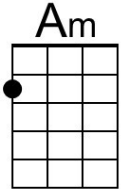

Christmas in Dixie (G)

(Jeff Cook, Teddy Gentry, Mark Herndon & Randy Owen, 1982)

Christmas In Dixie by Alabama (1982)

Intro Chords of Chorus

G **Am D7**
By now in New York City,
Gmaj7 G
There's snow on the ground
Am D7
And out in Cali-fornia,
Gmaj7 G
The sunshine's falling down
G7 C D7
And maybe in Memphis,
G Em
Graceland's in lights,
Am D7
And in Atlanta, Georgia,
G
There's peace on earth tonight

G **Am D7**
It's windy in Chi-cago
Gmaj7 G
The kids are out of school
Am D7
There's magic in Motown
Gmaj7 G
The city's on the move
G7 C D7
In Jackson, Mississippi,
G Em
To Charlotte, Caroline
Am D7
And all across the nation
G
It's a peaceful Christmas time.

Chorus

G↓ G↓ G↓ C D7
Christ-mas in Dixie
G Em
It's snowing in the pines
Am D7
Merry Christmas from Dixie
G
To everyone tonight