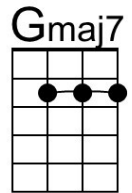

Chorus

Am
And from Huntsville, Alabama ...
D7 G
Merry Christmas tonight.

Baritone	G 	Am 	D7 	Gmaj7 	C 	Em 	Em