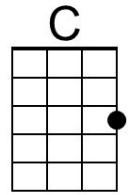

Christmas in Dixie (C)

(Jeff Cook, Teddy Gentry, Mark Herndon & Randy Owen, 1982)

Christmas In Dixie by Alabama (1982)

Intro Chords of Chorus

C **Dm G7**
 By now in New York City,
Cmaj7 C
 There's snow on the ground
Dm G7
 And out in Cali-fornia,
Cmaj7 C
 The sunshine's falling down
C7 F G7
 And maybe in Memphis,
C Am
 Graceland's in lights,
Dm G7
 And in Atlanta, Georgia,
C
 There's peace on earth tonight

C **Dm G7**
 It's windy in Chi-cago
Cmaj7 C
 The kids are out of school
Dm G7
 There's magic in Motown
Cmaj7 C
 The city's on the move
C7 F G7
 In Jackson, Mississippi,
C Am
 To Charlotte, Caroline
Dm G7
 And all across the nation
C
 It's a peaceful Christmas time.

Baritone

C Dm G7 Cmaj7 F Am Am

Christmas in Dixie (G)

(Jeff Cook, Teddy Gentry, Mark Herndon & Randy Owen, 1982)

Christmas In Dixie by Alabama (1982)

Intro Chords of Chorus

G **Am D7**
 By now in New York City,
Gmaj7 G
 There's snow on the ground
Am D7
 And out in Cali-fornia,
Gmaj7 G
 The sunshine's falling down
G7 C D7
 And maybe in Memphis,
G Em
 Graceland's in lights,
Am D7
 And in Atlanta, Georgia,
G
 There's peace on earth tonight

Chorus

G↓ G↓ G↓ C D7
 Christ-mas in Dixie
G Em
 It's snowing in the pines
Am D7
 Merry Christmas from Dixie
G
 To everyone tonight

Chorus

Am
 And from Huntsville, Alabama ...
D7 G
 Merry Christmas tonight.