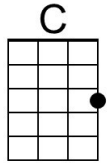

Christmas in Japan (C)

(Paul Anka, 1958) – [Christmas In Japan](#) by Paul Anka

Intro (4 Measures) C

C **Am** **Dm** **G**
Snowflakes falling down on every little town

C **Em** **C**
A blanket of stars above

Am **Dm** **G**
The moon up above sets the mood for love

C **Am** **Dm** **G** **C** **Bb7** **Dm** **G7**
It's Christmas, its Christmas, Christmas in Japan

C **Am** **Dm** **G**
People often go to good old Tokyo

G **Bm** **G**
And walk up and down old Ginza

Em **Am** **D**
Church bells are ringing, children are singing

G **Em** **Am** **D** **G** **C** **G**
It's Christmas, its Christmas, Christmas in Japan

D **G**
Don't pass it by, why don't you try