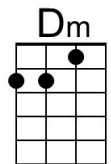

Christmas in Japan (C)

(Paul Anka, 1958) – [Christmas In Japan](#) by Paul Anka

Intro (4 Measures) C

C **Am** **Dm** **G**
Snowflakes falling down on every little town

C **Em** **C**
A blanket of stars above

Am **Dm** **G**
The moon up above sets the mood for love

C **Am** **Dm** **G** **C** **Bb7** **Dm** **G7**
It's Christmas, its Christmas, Christmas in Japan

C **Am** **Dm** **G**
People often go to good old Tokyo