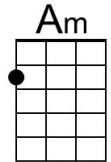

Christmas in Japan (C)

(Paul Anka, 1958) – [Christmas In Japan](#) by Paul Anka

Intro (4 Measures) C

C **Am** **Dm** **G**
Snowflakes falling down on every little town

C **Em** **C**
A blanket of stars above

Am **Dm** **G**
The moon up above sets the mood for love

C **Am** **Dm** **G** **C** **Bb7** **Dm** **G7**
It's Christmas, its Christmas, Christmas in Japan

C **Am** **Dm** **G**
People often go to good old Tokyo