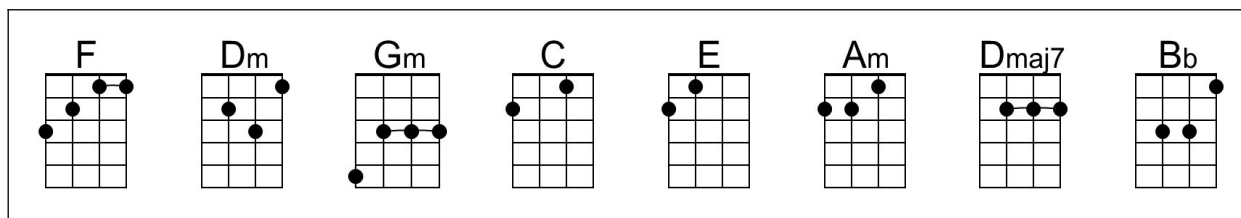

Gm | C | F | F

I've Got My Love To Keep Me Warm (G)

(Irving Berlin, 1937)

[I've Got My Love To Keep Me Warm](#) by Dick Powell & Alice Fay (from "On the Avenue", 1937)

[I've Got My Love To Keep Me Warm](#) by Tony Bennett and Antonia Bennett (2004) (G – 130 BPM)