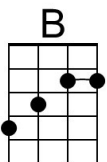

Intro (2x) C | Am | Dm | G

C Am Dm G C B Dm - G

The snow is snowing, the wind is blowing, but I can weather the storm.

Em Amaj7 Dm Dm G C

What do I care how much it may storm? I've got my love to keep me warm.

Optional Instrumental

C | Am | Dm | G | C | Am | Dm | G | Em | Am | Dm |

Repeat from Chorus

Outro

Dm G C Dm G C

I've got my love to keep me warm. I've got my love to keep me warm.

Instrumental – End on C

Dm | G | C | C

I've Got My Love To Keep Me Warm (F)

(Irving Berlin, 1937)

[I've Got My Love To Keep Me Warm](#) by Dick Powell & Alice Fay (from "On the Avenue", 1937)

[I've Got My Love To Keep Me Warm](#) by Tony Bennett and Antonia Bennett (2004) (G – 130 BPM)