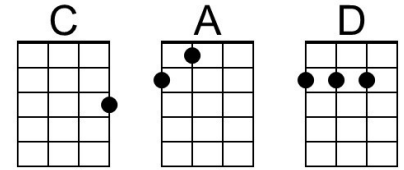

## Intro

**Cm Cm7 G**  
(and I'll spend the whole day with you)

**C G C G**  
It's a chilly winter morning, got the covers over my head

**A D D7**  
I'm tryin' to find a way to make my-self get out of bed

**C G C G**  
When I notice it's too quiet. And I look out onto the drive

**Em**  
To a beautiful sight, a blanket of white,

**A D7**  
I'm the happiest person a-live

**Baritone**

A collection of baritone guitar chord diagrams for Gm, Gm7, D, G, E, A, A7, Bm, and F#m. Gm: 4th fret, 1st string; 5th fret, 2nd string; 6th fret, 3rd string. Gm7: 4th fret, 1st string; 5th fret, 2nd string; 6th fret, 3rd string; 6th fret, 4th string. D: 4th fret, 4th string; 5th fret, 5th string. G: 5th fret, 2nd string; 5th fret, 3rd string; 4th fret, 4th string. E: 5th fret, 1st string; 5th fret, 2nd string; 5th fret, 3rd string. A: 5th fret, 4th string; 5th fret, 5th string. A7: 4th fret, 1st string; 4th fret, 2nd string; 5th fret, 3rd string. Bm: 4th fret, 1st string; 4th fret, 2nd string; 4th fret, 3rd string; 4th fret, 4th string. F#m: 4th fret, 1st string; 4th fret, 2nd string; 5th fret, 3rd string.