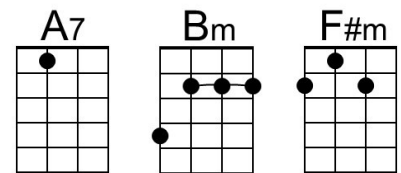

Chorus

D Bm
Snow day (snow day) , Snow day (snow day)
D F#m D
There's not a thing that we can do
Gm Gm7 D
And I'll spend the whole day with you