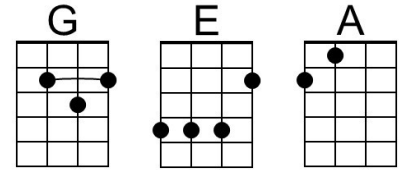

# Snow Day (Henry Hipkins) (G)

Snow Day by the Claire Lynch Band from their "Holiday" album

## Intro

Gm Gm7 D  
(and I'll spend the whole day with you)

G D G D  
It's a chilly winter morning, got the covers over my head  
E A A7  
I'm tryin' to find a way to make my-self get out of bed  
G D G D  
When I notice it's too quiet. And I look out onto the drive  
Bm  
To a beautiful sight, a blanket of white,  
E A7  
I'm the happiest person a-live