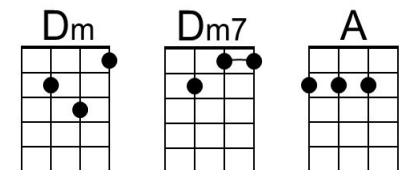

Baritone

Outro

Dm Dm7 A
And I'll spend the whole day with you.