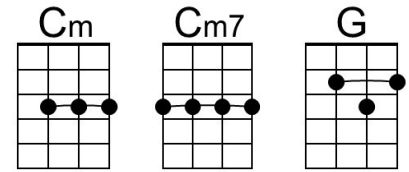

# Snow Day (Henry Hipkins) (C)

Snow Day by the Claire Lynch Band from their "Holiday" album

## Intro

**Cm Cm7 G**  
(and I'll spend the whole day with you)

**C G C G**  
It's a chilly winter morning, got the covers over my head

**A D D7**  
I'm tryin' to find a way to make my-self get out of bed

**C G C G**  
When I notice it's too quiet. And I look out onto the drive

**Em**  
To a beautiful sight, a blanket of white,

**A D7**  
I'm the happiest person a-live

**Baritone**

A collection of baritone guitar chord diagrams for Gm, Gm7, D, G, E, A, A7, Bm, and F#m. Gm: 4th fret, 1st string; 5th fret, 2nd string; 6th fret, 3rd string. Gm7: 4th fret, 1st string; 5th fret, 2nd string; 6th fret, 3rd string; 6th fret, 4th string. D: 4th fret, 4th string; 5th fret, 5th string. G: 5th fret, 2nd string; 5th fret, 3rd string; 4th fret, 4th string. E: 5th fret, 1st string; 5th fret, 2nd string; 5th fret, 3rd string. A: 5th fret, 4th string; 5th fret, 5th string. A7: 4th fret, 1st string; 4th fret, 2nd string; 5th fret, 3rd string. Bm: 4th fret, 1st string; 4th fret, 2nd string; 4th fret, 3rd string; 4th fret, 4th string. F#m: 4th fret, 1st string; 4th fret, 2nd string; 5th fret, 3rd string.