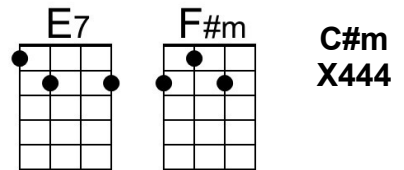

Chorus

A F#m
Snow day (snow day), Snow day (snow day)

A C#m A
There's not a thing that we can do

Dm Dm7 A
And I'll spend the whole day with you

D A D A
Not a thing is open in this winter wonder-land

B E E7
Might as well, forget about whatever we had planned

D A D A
We've been working hard all winter, been busy just gettin' it done

F#m
What a wonderful way for Mother Nature to say,

B E7
To-day we're just gonna have fun. **Chorus**

D A D A
No one can say we're lazy, we can't help that we're snow-bound

B E E7
'Cause outside there's a foot or more and it's still comin' down

D A D A
We've been working hard all winter, been busy just gettin' it done

F#m
What a wonderful way for Mother Nature to say,

B E7
To-day we're just gonna have fun. **Chorus**