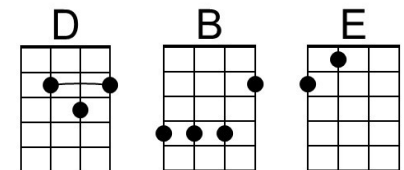

Baritone

Outro

Dm Dm7 A
And I'll spend the whole day with you.