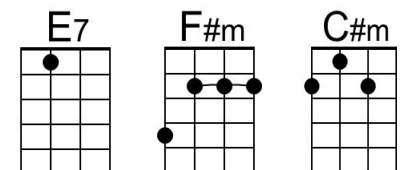

Baritone

Outro

Dm Dm7 A
And I'll spend the whole day with you.