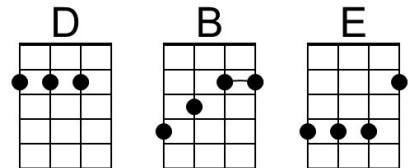

**Em**  
What a wonderful way for Mother Nature to say,

**A D7**  
To-day we're just gonna have fun. **Chorus**

**Baritone**

A box containing baritone guitar chord diagrams for Cm, Cm7, G, C, A, D, D7, Em, and Bm.

## Intro

Dm Dm7 A  
(and I'll spend the whole day with you)

D A D A  
It's a chilly winter morning, got the covers over my head

B E E7  
I'm tryin' to find a way to make my-self get out of bed

D A D A  
When I notice it's too quiet. And I look out onto the drive

F#m  
To a beautiful sight, a blanket of white,

B E7  
I'm the happiest person a-live

**Baritone**

A collection of baritone guitar chord diagrams for Gm, Gm7, D, G, E, A, A7, Bm, and F#m. Gm: 4th fret, 1st string; 5th fret, 2nd string; 6th fret, 3rd string. Gm7: 4th fret, 1st string; 5th fret, 2nd string; 6th fret, 3rd string; 6th fret, 4th string. D: 4th fret, 4th string; 5th fret, 5th string. G: 5th fret, 2nd string; 5th fret, 3rd string; 4th fret, 4th string. E: 5th fret, 1st string; 5th fret, 2nd string; 5th fret, 3rd string. A: 5th fret, 4th string; 5th fret, 5th string. A7: 4th fret, 1st string; 4th fret, 2nd string; 5th fret, 3rd string. Bm: 4th fret, 1st string; 4th fret, 2nd string; 4th fret, 3rd string; 4th fret, 4th string. F#m: 4th fret, 1st string; 4th fret, 2nd string; 5th fret, 3rd string.