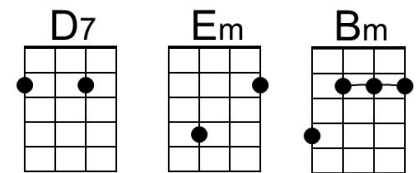

## Intro

**Cm Cm7 G**  
(and I'll spend the whole day with you)

**C G C G**  
It's a chilly winter morning, got the covers over my head

**A D D7**  
I'm tryin' to find a way to make my-self get out of bed

**C G C G**  
When I notice it's too quiet. And I look out onto the drive

**Em**  
To a beautiful sight, a blanket of white,

**A D7**  
I'm the happiest person a-live

## Chorus

**G Em**  
Snow day (snow day) , Snow day (snow day)

**G Bm G**  
There's not a thing that we can do

**Cm Cm7 G**  
And I'll spend the whole day with you

**C G C G**  
Not a thing is open in this winter wonder-land

**Baritone**

A collection of baritone guitar chord diagrams for Gm, Gm7, D, G, E, A, A7, Bm, and F#m. Gm: 4th fret, 1st string; 5th fret, 2nd string; 6th fret, 3rd string. Gm7: 4th fret, 1st string; 5th fret, 2nd string; 6th fret, 3rd string; 6th fret, 4th string. D: 4th fret, 4th string; 5th fret, 5th string. G: 5th fret, 2nd string; 5th fret, 3rd string; 4th fret, 4th string. E: 5th fret, 1st string; 5th fret, 2nd string; 5th fret, 3rd string. A: 5th fret, 4th string; 5th fret, 5th string. A7: 4th fret, 1st string; 4th fret, 2nd string; 5th fret, 3rd string. Bm: 4th fret, 1st string; 4th fret, 2nd string; 4th fret, 3rd string; 4th fret, 4th string. F#m: 4th fret, 1st string; 4th fret, 2nd string; 5th fret, 3rd string.