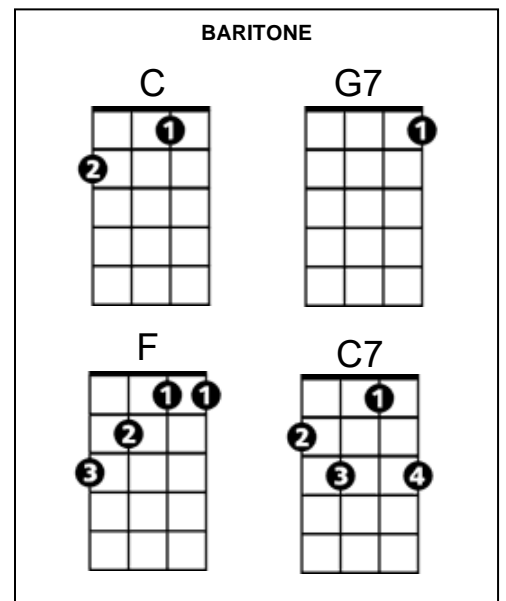

Blame It on Coronavirus (Barry Mann, Cynthia Weil / Keith Fukumitsu)

C **G7**
 I was at a dance, when she sneezed my way
C
 Not a real big thing, just a little spray
F
 She called me later and said, she had COVID Nineteen
C **G7** **C**
 And just like that, I was in quarantine.

Chorus:

G7 **C**
 Blame it on Coronavirus, with its tragic spell
G7 **C** **C7**
 Blame it on Coronavirus, that we live in Hell
F
 Oh, it all began with just one little sneeze
C
 But ended up a pan-dem-ic disease
G7 **C**
 Blame it on Coronavirus, our modern Plague