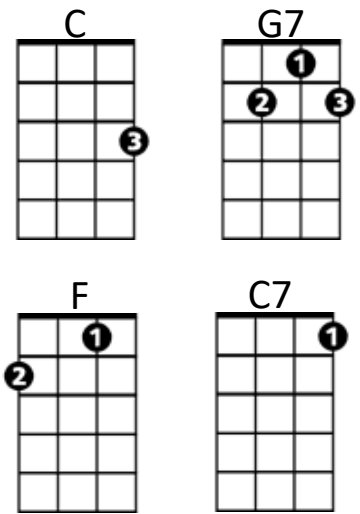

Blame It on Coronavirus (Barry Mann, Cynthia Weil / Keith Fukumitsu)

C **G7**
 I was at a dance, when she sneezed my way
C
 Not a real big thing, just a little spray
F
 She called me later and said, she had COVID Nineteen
C **G7** **C**
 And just like that, I was in quarantine.

Chorus:

G7 **C**
 Blame it on Coronavirus, with its tragic spell
G7 **C** **C7**
 Blame it on Coronavirus, that we live in Hell
F
 Oh, it all began with just one little sneeze
C
 But ended up a pan-dem-ic disease
G7 **C**
 Blame it on Coronavirus, our modern Plague