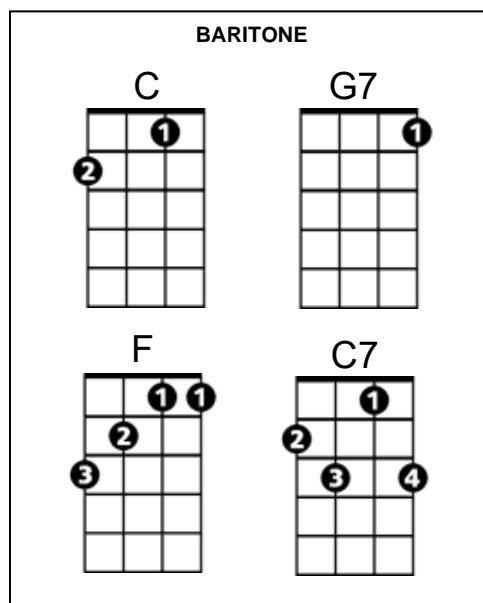

Blame It on Coronavirus (Barry Mann, Cynthia Weil / Keith Fukumitsu)

C **G7**
 I was at a dance, when she sneezed my way
C
 Not a real big thing, just a little spray
F
 She called me later and said, she had COVID Nineteen
C **G7** **C**
 And just like that, I was in quarantine.

Chorus:

G7 **C**
 Blame it on Coronavirus, with its tragic spell
G7 **C** **C7**
 Blame it on Coronavirus, that we live in Hell
F
 Oh, it all began with just one little sneeze
C
 But ended up a pan-dem-ic disease
G7 **C**
 Blame it on Coronavirus, our modern Plague