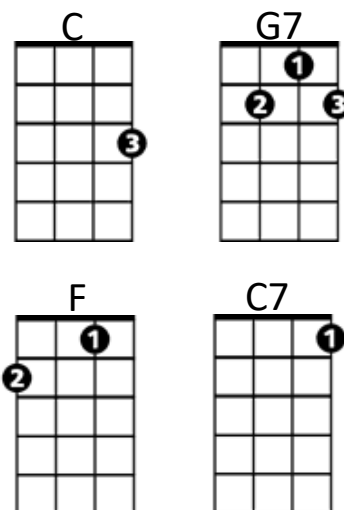

Blame It on Coronavirus (Barry Mann, Cynthia Weil / Keith Fukumitsu)

C **G7**
 I was at a dance, when she sneezed my way
C
 Not a real big thing, just a little spray
F
 She called me later and said, she had COVID Nineteen
C **G7** **C**
 And just like that, I was in quarantine.

Chorus:

G7 **C**
 Blame it on Coronavirus, with its tragic spell
G7 **C** **C7**
 Blame it on Coronavirus, that we live in Hell
F
 Oh, it all began with just one little sneeze
C
 But ended up a pan-dem-ic disease
G7 **C**
 Blame it on Coronavirus, our modern Plague