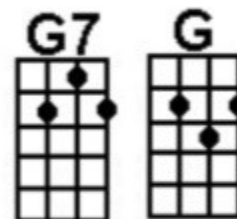

### Chorus

Strum - Dd/Uu/D/U [C] Don't Put Your Ukulele On A Shelf  
[F] Dusty Strings Don't Play All By Themselves  
[G7] Strap It On [G] Strum With Your Thumb  
[F] Laughs And Fun Come Get You Some  
[G7] Don't Leave Your Ukulele On A [C] Shelf

### Chorus

[C] Don't Keep Your Songs Inside Your Monkey Brain  
[F] Trees Fall Silent Lonely In The Rain  
[G7] Sing It Loud And [G] Freaking Proud  
[F] You'll Be Sure To Thrill A Crowd  
Don't [G7] Leave Your Words Crying In The [C] Rain

Strum - D/D/D/D [C] St Peter's Gonna Ask You  
[F] If You Conquered All Your Fears  
[G7] Don't Let Him Hear You Drank [G] Your Beer  
[F] And Drowned All In Your Tears

Strum - Dd/Uu/D/U [C] Stretch Outside Your Comfy Comfort Zone  
[F] It Ain't That Fun To Live Your Life Alone  
[G7] Take A Bath [G] Powder Your Ass  
[F] Be A Fool You're That Not Cool  
[G7] Stretch Outside Your Room And Shake A [C] Bone

Strum - D/D/D/D [C] St Peter's Gonna Ask You [F] If You Helped Your Fellow Man  
[G7] Now's The Time To Make A Friend [F] Straight LGB Or [C] Tran

Strum - Dd/Uu/D/U [C] Your Freaky Clothes Will Help You Make Your Mark  
[F] They'll Talk About The Funny Way You Talk  
[G7] Dropping R's And G's [G] Sounding Just Like Me  
[F] If They See Your Ass Hitch Up Your Pants  
[G7] They'll Talk About Whatever You [C] May Be