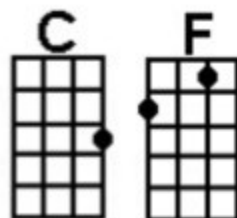

## Don't Put Your Ukulele On A Shelf - Rose Marie Sand - C

### Chorus

Strum - Dd/Uu/D/U [C] Don't Put Your Ukulele On A Shelf  
[F] Dusty Strings Don't Play All By Themselves  
[G7] Strap It On [G] Strum With Your Thumb  
[F] Laughs And Fun Come Get You Some  
[G7] Don't Leave Your Ukulele On A [C] Shelf

### Chorus

[C] Don't Keep Your Songs Inside Your Monkey Brain  
[F] Trees Fall Silent Lonely In The Rain  
[G7] Sing It Loud And [G] Freaking Proud  
[F] You'll Be Sure To Thrill A Crowd  
Don't [G7] Leave Your Words Crying In The [C] Rain

Strum - D/D/D/D [C] St Peter's Gonna Ask You [F] If You Helped Your Fellow Man  
[G7] Now's The Time To Make A Friend [F] Straight LGB Or [C] Tran

Strum - Dd/Uu/D/U [C] Your Freaky Clothes Will Help You Make Your Mark  
[F] They'll Talk About The Funny Way You Talk  
[G7] Dropping R's And G's [G] Sounding Just Like Me  
[F] If They See Your Ass Hitch Up Your Pants  
[G7] They'll Talk About Whatever You [C] May Be