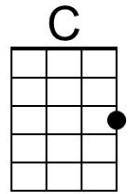

D7 G C G | F# - G
 2. ___ This magic night of nights with you. **[Slide]**

Baritone

Eight baritone guitar chord diagrams: G (open strings, 3rd fret 2nd string, 3rd fret 5th string), G7 (open strings, 3rd fret 2nd string, 3rd fret 5th string, 2nd fret 4th string), C (open strings, 2nd fret 4th string, 3rd fret 5th string), E7 (open strings, 2nd fret 4th string, 3rd fret 5th string, 1st fret 2nd string), A7 (open strings, 2nd fret 4th string, 3rd fret 5th string, 2nd fret 2nd string), D7 (open strings, 2nd fret 4th string, 3rd fret 5th string, 2nd fret 2nd string, 2nd fret 3rd string), Am7 (open strings, 2nd fret 4th string, 3rd fret 5th string), and D (open strings, 2nd fret 4th string, 3rd fret 5th string, 2nd fret 2nd string, 2nd fret 3rd string).

G C
 Give me a lift and I'll hay your wagon. **Chorus (2x)**

Outro

C ↓ ↓ ↓ ↓ ↓ |
 Mine.

C | F C | G C |
 Love is a rose. Love is a rose.

C | F C | G C |
 Love is a rose. Love is a rose.

C | F C | G | C
 Love is a rose. Love is a rose.

Bari

Deep In the Heart of 'Bama (June Hershey & Don Swander, 1941) (C)

Lyrics Alt. By Theresa Miller & Doug Anderson, 2021

4/4 Time – 120 BPM

Intro Chords (4 measures)

G7 **C**
(Deep in the heart of 'Bama.)