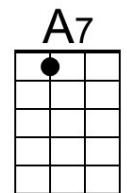

D7
All those tips the porter slips to. . . sweet Georgia Brown

G7
They buy clothes at fashions shows ....with one dollar down

Dm **A7** **Dm** **A7**
Oh boy, tip your hats! Oh joy, she's the "cat's"!

F **D7** **G7** **C7** **F**
Who's that mister? 'Tain't her sister, Sweet Georgia Brown.