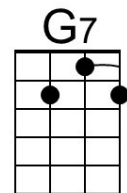

D7
It's been said she knocks 'em dead when ....she lands in town

G7
Since she came, why it's a shame how ....she cools 'em down

Dm **A7** **Dm** **A7**
Fellers she can't get are fellers she ain't met.

F **D7** **G7** **C7** **F - A7**
Georgia claimed her, Georgia named her, Sweet Georgia Brown. **Reprise**