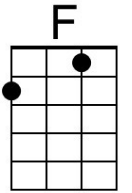

D7 G C G | F# - G
 2. ___ This magic night of nights with you. **[Slide]**

Baritone

Eight baritone guitar chord diagrams: G (open strings, 3rd fret 2nd string, 3rd fret 5th string), G7 (open strings, 3rd fret 2nd string, 3rd fret 5th string, 2nd fret 4th string), C (open strings, 2nd fret 4th string, 3rd fret 5th string), E7 (open strings, 2nd fret 4th string, 3rd fret 5th string, 1st fret 2nd string), A7 (open strings, 2nd fret 4th string, 3rd fret 5th string, 2nd fret 2nd string), D7 (open strings, 2nd fret 4th string, 3rd fret 5th string, 2nd fret 2nd string, 2nd fret 3rd string), Am7 (open strings, 2nd fret 4th string, 3rd fret 5th string), and D (open strings, 2nd fret 4th string, 3rd fret 5th string, 2nd fret 2nd string, 2nd fret 3rd string).

G C
 Give me a lift and I'll hay your wagon. **Chorus (2x)**

Outro

C ↓ ↓ ↓ ↓ ↓ |
 Mine.

C | F C | G C |
 Love is a rose. Love is a rose.

C | F C | G C |
 Love is a rose. Love is a rose.

C | F C | G | C
 Love is a rose. Love is a rose.

Bari

Deep In the Heart of 'Bama (June Hershey & Don Swander, 1941) (C)

Lyrics Alt. By Theresa Miller & Doug Anderson, 2021

4/4 Time – 120 BPM

Intro Chords (4 measures)

G7 **C**
(Deep in the heart of 'Bama.)