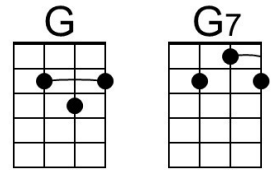

Blue Hawai'i (Leo Robin and Ralph Rainger, 1936) (G)

[Blue Hawaii](#) by Elvis Presley from "Blue Hawaii" (1961) (Ab @ 82)

[Blue Hawaii](#) by Bing Crosby from "Waikiki Wedding" (1937) (A @ 86)

100 BPM

Intro (Chords for last line of Chorus)

G G7 C G E7 A7
Night and you ___ and blue Ha-wai`i, the night is heavenly
D7 G | Am7 - D7

___ And you are heaven to me
G G7 C G E7 A7
Lovely you ___ and blue Ha-wai`i, with all this loveliness
D7 G - C | G - G7
___ There should be love.