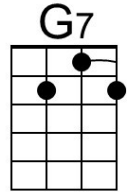

C
Mag-nolia blooms are like perfume (↓ ↓ ↓ ↓)

G7
It sure is sweet in 'Bama;

G7
Re-minds me of the place I love (↓ ↓ ↓ ↓)

C
My heart's in Ala-bama.

C
The football teams! The fans all scream! (↓ ↓ ↓ ↓)

G7
All over Ala-bama.

G7
And eat a peach³ at old Orange Beach (↓ ↓ ↓ ↓)

C
Gulf shores of sweet old 'Bama.

C
The gators splash, and crash, and thrash (↓ ↓ ↓ ↓)

G7
From North to South⁴ in 'Bama.

G7
And our Uke Fest is *Just The Best!* (↓ ↓ ↓ ↓)

C | **G7** **C** | **G7**
Next to a lake⁵ in 'Bama. Deep in the heart of 'Bama.

C | **G7** ↓ **C** ↓

(Ritard.) Welcome to Ala-bama.