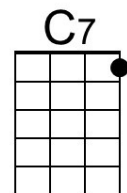

D7
All those tips the porter slips to. . . sweet Georgia Brown

G7
They buy clothes at fashions shows ....with one dollar down

Dm **A7** **Dm** **A7**
Oh boy, tip your hats! Oh joy, she's the "cat's"!

F **D7** **G7** **C7** **F**
Who's that mister? 'Tain't her sister, Sweet Georgia Brown.