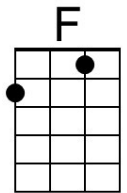

[Sweet Georgia Brown](#) by Tony Sheridan and The Beatles (the longest original version of the song?)
147 BPM

Intro (Chords for last line of verse:)

F **D7** **G7** **C7** **F**
Georgia claimed her, Georgia named her, Sweet Georgia Brown.

D7 G C G | F# - G
 2. ___ This magic night of nights with you. **[Slide]**

Baritone

Eight baritone guitar chord diagrams: G (open strings, 3rd fret 2nd string, 3rd fret 5th string), G7 (open strings, 3rd fret 2nd string, 3rd fret 5th string, 2nd fret 4th string), C (open strings, 2nd fret 4th string, 3rd fret 5th string), E7 (open strings, 2nd fret 4th string, 3rd fret 5th string, 1st fret 2nd string), A7 (open strings, 2nd fret 4th string, 3rd fret 5th string, 2nd fret 2nd string), D7 (open strings, 2nd fret 4th string, 3rd fret 5th string, 2nd fret 2nd string, 2nd fret 3rd string), Am7 (open strings, 2nd fret 4th string, 3rd fret 5th string), and D (open strings, 2nd fret 4th string, 3rd fret 5th string, 2nd fret 2nd string, 2nd fret 3rd string).

G C
 Give me a lift and I'll hay your wagon. **Chorus (2x)**

Outro

C ↓ ↓ ↓ ↓ ↓ |
 Mine.

C | F C | G C |
 Love is a rose. Love is a rose.

C | F C | G C |
 Love is a rose. Love is a rose.

C | F C | G | C
 Love is a rose. Love is a rose.

C | **G7** ↓ **C** ↓

(Ritard.) Welcome to Ala-bama.

1 A 12' tall "Moon Pie" is dropped from the 34th floor of the RSA BankTrust Building, St. Francis St. at Royal, in Mobile annually since Dec. 31, 2008 – except for 2020 when the drop was canceled due to COVID.
2 A reference to the Leonid meteor shower of Nov. 12-13, 1833, the night that the "Stars Fell On Alabama."
3 Peach - the state fruit of Alabama (2006).
4 A reference to the 1979 transplant of 56 alligators in north Alabama's Wheeler National Wildlife Refuge.
5 Lake Guntersville – the site of the annual Alabama Ukulele Festival.