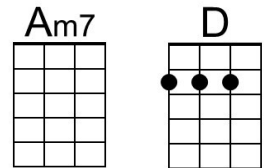

G G7 C G E7 A7
 Night and you ___ and blue Ha-wai`i, the night is heavenly
 D7 G | Am7 - D7

___ And you are heaven to me
 G G7 C G E7 A7
 Lovely you ___ and blue Ha-wai`i, with all this loveliness
 D7 G - C | G - G7
 ___ There should be love.

Chorus

C | C | G
 Come with me, while the moon is on the sea.
 A7 Am7 | D7 |
 The night is young, and so are we.

G G7 C G
 Dreams come true ___ in blue Ha-wai`i,
 E7 A7
 And mine could all come true

D7 G C G - G7
 1. ___ This magic night of nights with you. **Repeat from Chorus**

D7 G C G | F# - G
 2. ___ This magic night of nights with you. **[Slide]**

Baritone

Eight baritone guitar chord diagrams: G (open strings, 3rd fret 2nd string, 3rd fret 5th string), G7 (open strings, 3rd fret 2nd string, 3rd fret 5th string, 2nd fret 4th string), C (open strings, 2nd fret 4th string, 3rd fret 5th string), E7 (open strings, 2nd fret 4th string, 3rd fret 5th string, 1st fret 2nd string), A7 (open strings, 2nd fret 4th string, 3rd fret 5th string, 2nd fret 2nd string), D7 (open strings, 2nd fret 4th string, 3rd fret 5th string, 2nd fret 2nd string, 2nd fret 3rd string), Am7 (open strings, 2nd fret 4th string, 3rd fret 5th string), and D (open strings, 2nd fret 4th string, 3rd fret 5th string, 2nd fret 2nd string, 2nd fret 3rd string).

Bari

Deep In the Heart of 'Bama (June Hershey & Don Swander, 1941) (C)

Lyrics Alt. By Theresa Miller & Doug Anderson, 2021

4/4 Time – 120 BPM

Intro Chords (4 measures)

G7 **C**
(Deep in the heart of 'Bama.)