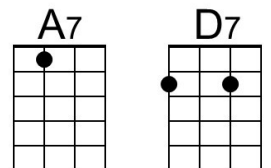

G G7 C G E7 A7
 Night and you ___ and blue Ha-wai`i, the night is heavenly
 D7 G | Am7 - D7

___ And you are heaven to me
 G G7 C G E7 A7
 Lovely you ___ and blue Ha-wai`i, with all this loveliness
 D7 G - C | G - G7
 ___ There should be love.

Chorus

C | C | G
 Come with me, while the moon is on the sea.
 A7 Am7 | D7 |
 The night is young, and so are we.

G G7 C G
 Dreams come true ___ in blue Ha-wai`i,
 E7 A7
 And mine could all come true

D7 G C G - G7
 1. ___ This magic night of nights with you. **Repeat from Chorus**

D7 G C G | F# - G
 2. ___ This magic night of nights with you. **[Slide]**

Baritone

Eight baritone guitar chord diagrams: G (open strings, 3rd fret 2nd string, 3rd fret 5th string), G7 (open strings, 3rd fret 2nd string, 3rd fret 5th string, 2nd fret 4th string), C (open strings, 2nd fret 4th string, 3rd fret 5th string), E7 (open strings, 2nd fret 4th string, 3rd fret 5th string, 1st fret 2nd string), A7 (open strings, 2nd fret 4th string, 3rd fret 5th string, 2nd fret 2nd string), D7 (open strings, 2nd fret 4th string, 3rd fret 5th string, 2nd fret 2nd string, 2nd fret 3rd string), Am7 (open strings, 2nd fret 4th string, 3rd fret 5th string), and D (open strings, 2nd fret 4th string, 3rd fret 5th string, 2nd fret 2nd string, 2nd fret 3rd string).

Bari

Deep In the Heart of 'Bama (June Hershey & Don Swander, 1941) (C)

Lyrics Alt. By Theresa Miller & Doug Anderson, 2021

4/4 Time – 120 BPM

Intro Chords (4 measures)

G7 **C**
(Deep in the heart of 'Bama.)