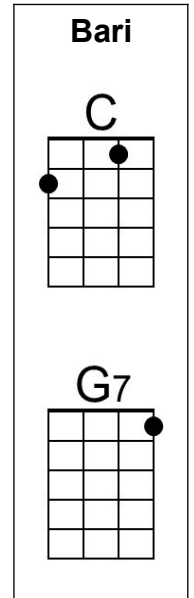

Deep In the Heart of 'Bama (June Hershey & Don Swander, 1941) (C)

Lyrics Alt. By Theresa Miller & Doug Anderson, 2021

4/4 Time – 120 BPM

Intro Chords (4 measures)

G7 **C**
(Deep in the heart of 'Bama.)

C
The New Year's sky: a big Moon Pie! (↓ ↓ ↓ ↓)

G7
In Mobile, Ala-bama.¹

G7
The meteor showers fall many hours² (↓ ↓ ↓ ↓)

C
Over the skies of 'Bama.

C
Mag-nolia blooms are like perfume (↓ ↓ ↓ ↓)

G7
It sure is sweet in 'Bama;

G7
Re-minds me of the place I love (↓ ↓ ↓ ↓)

C
My heart's in Ala-bama.

C
The football teams! The fans all scream! (↓ ↓ ↓ ↓)

G7
All over Ala-bama.

G7
And eat a peach³ at old Orange Beach (↓ ↓ ↓ ↓)

C
Gulf shores of sweet old 'Bama.

C
The gators splash, and crash, and thrash (↓ ↓ ↓ ↓)

G7
From North to South⁴ in 'Bama.

G7
And our Uke Fest is *Just The Best!* (↓ ↓ ↓ ↓)

C | **G7** **C** | **G7**
Next to a lake⁵ in 'Bama. Deep in the heart of 'Bama.

C | **G7** ↓ **C** ↓

(Ritard.) Welcome to Ala-bama.

1 A 12' tall "Moon Pie" is dropped from the 34th floor of the RSA BankTrust Building, St. Francis St. at Royal, in Mobile annually since Dec. 31, 2008 – except for 2020 when the drop was canceled due to COVID.
2 A reference to the Leonid meteor shower of Nov. 12-13, 1833, the night that the "Stars Fell On Alabama."
3 Peach - the state fruit of Alabama (2006).
4 A reference to the 1979 transplant of 56 alligators in north Alabama's Wheeler National Wildlife Refuge.
5 Lake Guntersville – the site of the annual Alabama Ukulele Festival.