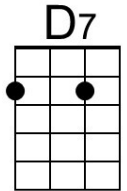

[Sweet Georgia Brown](#) by Tony Sheridan and The Beatles (the longest original version of the song?)
147 BPM

Intro (Chords for last line of verse:)

F **D7** **G7** **C7** **F**
Georgia claimed her, Georgia named her, Sweet Georgia Brown.

Reprise

D7
No gal made has got a shade onsweet Georgia Brown

G7
Two left feet but oh so neat hassweet Georgia Brown

C7
They all sigh and wanna' die for...sweet Georgia Brown

F **C7** **F** **A7**
I'll tell you just why, you know I don't lie, Not much!

D7 G C G | F# - G
 2. ___ This magic night of nights with you. **[Slide]**

Baritone

Eight baritone guitar chord diagrams: G (open strings, 3rd fret 2nd string, 3rd fret 5th string), G7 (open strings, 3rd fret 2nd string, 3rd fret 5th string, 2nd fret 4th string), C (open strings, 2nd fret 4th string, 3rd fret 5th string), E7 (open strings, 2nd fret 4th string, 3rd fret 5th string, 1st fret 2nd string), A7 (open strings, 2nd fret 4th string, 3rd fret 5th string, 2nd fret 2nd string), D7 (open strings, 2nd fret 4th string, 3rd fret 5th string, 2nd fret 2nd string, 2nd fret 3rd string), Am7 (open strings, 2nd fret 4th string, 3rd fret 5th string), and D (open strings, 2nd fret 4th string, 3rd fret 5th string, 2nd fret 2nd string, 2nd fret 3rd string).

G C
 Give me a lift and I'll hay your wagon. **Chorus (2x)**

Outro

C ↓ ↓ ↓ ↓ ↓ |
 Mine.

C | F C | G C |
 Love is a rose. Love is a rose.

C | F C | G C |
 Love is a rose. Love is a rose.

C | F C | G | C
 Love is a rose. Love is a rose.