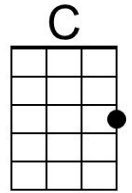

D7 G C G | F# - G
 2. ___ This magic night of nights with you. **[Slide]**

Baritone

Eight baritone guitar chord diagrams: G (open strings, 3rd fret 2nd string, 3rd fret 5th string), G7 (open strings, 3rd fret 2nd string, 3rd fret 5th string, 2nd fret 4th string), C (open strings, 2nd fret 4th string, 3rd fret 5th string), E7 (open strings, 2nd fret 4th string, 3rd fret 5th string, 1st fret 2nd string), A7 (open strings, 2nd fret 4th string, 3rd fret 5th string, 2nd fret 2nd string), D7 (open strings, 2nd fret 4th string, 3rd fret 5th string, 2nd fret 2nd string, 2nd fret 3rd string), Am7 (open strings, 2nd fret 4th string, 3rd fret 5th string), and D (open strings, 2nd fret 4th string, 3rd fret 5th string, 2nd fret 2nd string, 2nd fret 3rd string).

G C
 Give me a lift and I'll hay your wagon. **Chorus (2x)**

Outro

C ↓ ↓ ↓ ↓ ↓ |
 Mine.

C | F C | G C |
 Love is a rose. Love is a rose.

C | F C | G C |
 Love is a rose. Love is a rose.

C | F C | G | C
 Love is a rose. Love is a rose.

Bari

Deep In the Heart of 'Bama (June Hershey & Don Swander, 1941) (C)

Lyrics Alt. By Theresa Miller & Doug Anderson, 2021

4/4 Time – 120 BPM

Intro Chords (4 measures)

G7 **C**
(Deep in the heart of 'Bama.)