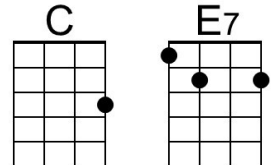

Blue Hawai'i (Leo Robin and Ralph Rainger, 1936) (G)

[Blue Hawaii](#) by Elvis Presley from "Blue Hawaii" (1961) (Ab @ 82)

[Blue Hawaii](#) by Bing Crosby from "Waikiki Wedding" (1937) (A @ 86)

100 BPM

Intro (Chords for last line of Chorus)

G G7 C G E7 A7
Night and you ___ and blue Ha-wai`i, the night is heavenly
D7 G | Am7 - D7

___ And you are heaven to me
G G7 C G E7 A7
Lovely you ___ and blue Ha-wai`i, with all this loveliness
D7 G - C | G - G7
___ There should be love.

Chorus

C | C | G
Come with me, while the moon is on the sea.
A7 Am7 | D7 |
The night is young, and so are we.

G G7 C G
Dreams come true ___ in blue Ha-wai`i,
E7 A7
And mine could all come true

D7 G C G - G7
1. ___ This magic night of nights with you. **Repeat from Chorus**

D7 G C G | F# - G
2. ___ This magic night of nights with you. **[Slide]**

Baritone

Eight baritone guitar chord diagrams: G (open strings, 3rd fret 2nd string, 3rd fret 5th string), G7 (open strings, 3rd fret 2nd string, 3rd fret 5th string, 2nd fret 4th string), C (open strings, 2nd fret 4th string, 3rd fret 5th string), E7 (open strings, 2nd fret 4th string, 3rd fret 5th string, 1st fret 2nd string), A7 (open strings, 2nd fret 4th string, 3rd fret 5th string, 2nd fret 2nd string), D7 (open strings, 2nd fret 4th string, 3rd fret 5th string, 2nd fret 2nd string, 2nd fret 3rd string), Am7 (open strings, 2nd fret 4th string, 3rd fret 5th string), and D (open strings, 2nd fret 4th string, 3rd fret 5th string, 2nd fret 2nd string, 2nd fret 3rd string).