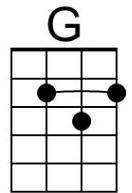

D7 G C G | F# - G
 2. ___ This magic night of nights with you. **[Slide]**

Baritone

Eight baritone guitar chord diagrams: G (open strings, 3rd fret 2nd string, 3rd fret 5th string), G7 (open strings, 3rd fret 2nd string, 3rd fret 5th string, 2nd fret 4th string), C (open strings, 2nd fret 4th string, 3rd fret 5th string), E7 (open strings, 2nd fret 4th string, 3rd fret 5th string, 1st fret 2nd string), A7 (open strings, 2nd fret 4th string, 3rd fret 5th string, 2nd fret 2nd string), D7 (open strings, 2nd fret 4th string, 3rd fret 5th string, 2nd fret 2nd string, 2nd fret 3rd string), Am7 (open strings, 2nd fret 4th string, 3rd fret 5th string), and D (open strings, 2nd fret 4th string, 3rd fret 5th string, 2nd fret 2nd string, 2nd fret 3rd string).

G C
 Give me a lift and I'll hay your wagon. **Chorus (2x)**

Outro

C ↓ ↓ ↓ ↓ ↓ |
 Mine.

C | F C | G C |
 Love is a rose. Love is a rose.

C | F C | G C |
 Love is a rose. Love is a rose.

C | F C | G | C
 Love is a rose. Love is a rose.

Bari

Deep In the Heart of 'Bama (June Hershey & Don Swander, 1941) (C)

Lyrics Alt. By Theresa Miller & Doug Anderson, 2021

4/4 Time – 120 BPM

Intro Chords (4 measures)

G7 **C**
(Deep in the heart of 'Bama.)