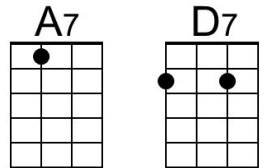

Intro (Chords for Chorus)

G **G7 C** **G** **E7 A7**
 Night and you ___ and blue Ha-wai`i, the night is heavenly
D7 **G** | **Am7 - D7**

___ And you are heaven to me
G **G7 C** **G** **E7 A7**
 Lovely you ___ and blue Ha-wai`i, with all this loveliness
D7 **G - C** | **G - G7**
 ___ There should be love.

Chorus

C **G**
 Come with me, while the moon is on the sea.
A7 **Am7** | **D7** |
 The night is young, and so are we.

G **G7 C** **G**
 Dreams come true ___ in blue Ha-wai`i,
E7 **A7**
 And mine could all come true

Outro

C
 Mine.

C | F C | | G C |
 Love is a rose. Love is a rose.

C | F C | | G C |
 Love is a rose. Love is a rose.

C | F C | | G | C
 Love is a rose. Love is a rose.

Bari

Deep In the Heart of 'Bama (June Hershey & Don Swander, 1941) (C)

And eat a peach³ at old Orange Beach (↓ ↓ ↓ ↓)

C | C

Gulf shores of sweet old 'Bama.

C

The gators splash, and crash, and thrash (↓ ↓ ↓ ↓)

G7

From North to South⁴ in 'Bama.

G7