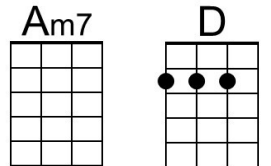

Intro (Chords for Chorus)

G **G7 C** **G** **E7 A7**
 Night and you ___ and blue Ha-wai`i, the night is heavenly
D7 **G** | **Am7 - D7**

___ And you are heaven to me
G **G7 C** **G** **E7 A7**
 Lovely you ___ and blue Ha-wai`i, with all this loveliness
D7 **G - C** | **G - G7**
 ___ There should be love.

Chorus

C **G**
 Come with me, while the moon is on the sea.
A7 **Am7** | **D7** |
 The night is young, and so are we.

G **G7 C** **G**
 Dreams come true ___ in blue Ha-wai`i,
E7 **A7**
 And mine could all come true

Outro

C
 Mine.

C | F C | | G C |
 Love is a rose. Love is a rose.

C | F C | | G C |
 Love is a rose. Love is a rose.

C | F C | | G | C
 Love is a rose. Love is a rose.

Bari

Deep In the Heart of 'Bama (June Hershey & Don Swander, 1941) (C)

And eat a peach³ at old Orange Beach (↓ ↓ ↓ ↓)

C | C

Gulf shores of sweet old 'Bama.

C

The gators splash, and crash, and thrash (↓ ↓ ↓ ↓)

G7

From North to South⁴ in 'Bama.

G7