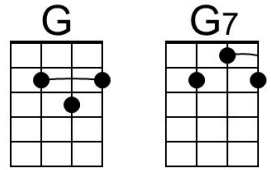

Love Is A Rose

Deep in the Heart of 'Bama

Edition of April 13, 2022

Blue Hawai'i (Leo Robin and Ralph Rainger, 1936) (G)

[Blue Hawaii](#) by Elvis Presley from "Blue Hawaii" (1961) (Ab @ 82)

[Blue Hawaii](#) by Bing Crosby from "Waikiki Wedding" (1937) (A @ 86)

Intro (Chords for Chorus)

G **G7 C** **G** **E7 A7**
 Night and you ___ and blue Ha-wai`i, the night is heavenly
D7 **G** | **Am7 - D7**

___ And you are heaven to me
G **G7 C** **G** **E7 A7**
 Lovely you ___ and blue Ha-wai`i, with all this loveliness
D7 **G - C** | **G - G7**
 ___ There should be love.

Outro

C
 Mine.

C | F C | | G C |
 Love is a rose. Love is a rose.

C | F C | | G C |
 Love is a rose. Love is a rose.

C | F C | | G | C
 Love is a rose. Love is a rose.

Bari

Deep In the Heart of 'Bama (June Hershey & Don Swander, 1941) (C)

And eat a peach³ at old Orange Beach (↓ ↓ ↓ ↓)

C | C

Gulf shores of sweet old 'Bama.

C

The gators splash, and crash, and thrash (↓ ↓ ↓ ↓)

G7

From North to South⁴ in 'Bama.

G7