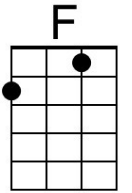

Love is a Rose (Neil Young, 1974) (C)
Love Is A Rose by Linda Ronstadt (1975) (C @ 145)

2/2 Time – Tempo ♩ = 68

Intro (4 down strums) C ↓ ↓ ↓ ↓

Chorus

C F C
 Love is a rose but you better not pick it.

G C
 Only grows when it's on the vine.

C F C
 Handful of thorns and you'll know you've missed it.

G C
 Lose your love when you say the word "mine."

F C
 I wanna see what's never been seen.

G C
 I wanna live that age-old dream.

F C
 Come on, boy, let's go together,

G C
 Let's take the best right now.

C G C
 Take the best right now. **Chorus**

F C
 I wanna go to an old hoe-down

G C
 Long ago in a western town.

F C
 Pick me up 'cause my feet are dragging,

G C
 Give me a lift and I'll hay your wagon. **Chorus (2x)**

Outro

C
 Mine.

C | F C | | G C |
 Love is a rose. Love is a rose.

C | F C | | G C |
 Love is a rose. Love is a rose.

C | F C | | G | C
 Love is a rose. Love is a rose.

Bari