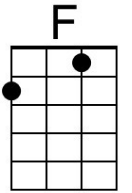

Love is a Rose (Neil Young, 1974) (C)
Love Is A Rose by Linda Ronstadt (1975) (C @ 145)

2/2 Time – 136 BPM

Intro (4 down strums) C ↓ ↓ ↓ ↓

Chorus

C F C
 Love is a rose but you better not pick it.

G C
 Only grows when it's on the vine.

C F C
 Handful of thorns and you'll know you've missed it.

G C
 Lose your love when you say the word "mine."

F C
 I wanna see what's never been seen.

G C
 I wanna live that age-old dream.

F C
 Come on, boy, let's go together,

G C
 Let's take the best right now.

C G C
 Take the best right now. **Chorus**

F C
 I wanna go to an old hoe-down

G C
 Long ago in a western town.

F C
 Pick me up 'cause my feet are dragging,

G C
 Give me a lift and I'll hay your wagon. **Chorus (2x)**

Outro

C
 Mine.

C | F C | | G C |
 Love is a rose. Love is a rose.

C | F C | | G C |
 Love is a rose. Love is a rose.

C | F C | | G | C
 Love is a rose. Love is a rose.

Bari

C

F