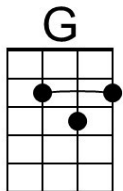

Love is a Rose (Neil Young, 1974) (C)

Love Is A Rose by Linda Ronstadt (1975) (C @ 145)

4/4 Time – 136 BPM

Intro (4 down strums) C ↓ ↓ ↓ ↓

Chorus

C F C
Love is a rose but you better not pick it.

G C
Only grows when it's on the vine.

C F C
Handful of thorns and you'll know you've missed it.

G C
Lose your love when you say the word "mine."

F C
I wanna see what's never been seen.

G C
I wanna live that age-old dream.

F C
Come on, boy, let's go together,

G C
Let's take the best right now.

C G C
Take the best right now. **Chorus**

F C
I wanna go to an old hoe-down

G C
Long ago in a western town.

F C
Pick me up 'cause my feet are dragging,

G C
Give me a lift and I'll hay your wagon. **Chorus (2x)**

Outro

C
Mine.

C | F C | G C |
Love is a rose. Love is a rose.

C | F C | G C |
Love is a rose. Love is a rose.

C | F C | G | C
Love is a rose. Love is a rose.

Bari