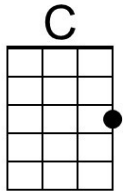

Love is a Rose (Neil Young, 1974) (C)

Love Is A Rose by Linda Ronstadt (1975) (C @ 145)

4/4 Time – 136 BPM

Intro (4 down strums) C ↓ ↓ ↓ ↓

Chorus

C F C
Love is a rose but you better not pick it.

G C
Only grows when it's on the vine.

C F C
Handful of thorns and you'll know you've missed it.

G C
Lose your love when you say the word "mine."

F C
I wanna see what's never been seen.

G C
I wanna live that age-old dream.

F C
Come on, boy, let's go together,

G C
Let's take the best right now.

C G C
Take the best right now. **Chorus**

F C
I wanna go to an old hoe-down

G C
Long ago in a western town.

F C
Pick me up 'cause my feet are dragging,

G C
Give me a lift and I'll hay your wagon. **Chorus (2x)**

Outro

C
Mine.

C | F C | G C |
Love is a rose. Love is a rose.

C | F C | G C |
Love is a rose. Love is a rose.

C | F C | G | C
Love is a rose. Love is a rose.

Bari