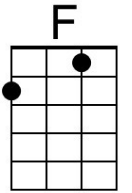

Love is a Rose (Neil Young, 1974) (C)
Love Is A Rose by Linda Ronstadt (1975) (C @ 145)

4/4 Time – 136 BPM

Intro (4 down strums) C ↓ ↓ ↓ ↓

Chorus

C F C
 Love is a rose but you better not pick it.

G C
 Only grows when it's on the vine.

C F C
 Handful of thorns and you'll know you've missed it.

G C
 Lose your love when you say the word "mine."

Last time: C ↓ ↓ ↓ ↓ |

F C
 I wanna see what's never been seen.

G C
 I wanna live that age-old dream.

F C
 Come on, boy, let's go together,

G C
 Let's take the best right now.

C G C
 Take the best right now. **Chorus**

F C
 I wanna go to an old hoe-down

G C
 Long ago in a western town.

F C
 Pick me up 'cause my feet are dragging,

G C
 Give me a lift and I'll hay your wagon. **Chorus (2x)**

Outro

C ↓ ↓ ↓ ↓ |
 Mine.

C | F C | G C |
 Love is a rose. Love is a rose.

C | F C | G C |
 Love is a rose. Love is a rose.

C | F C | G | C
 Love is a rose. Love is a rose.