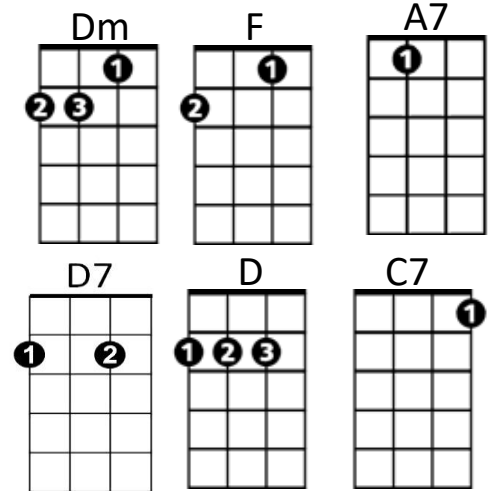

100 Year Old Moon Medley (songs published between 1908 and 1912)

(1912)

Intro: G7 C#dim G7 C F7 C
As we sang love's old sweet song on Moonlight Bay)

Cdim C Dm C Cdim C
 We were sailing along on Moonlight Bay,

C#dim G7 C C#dim G7

You could hear the voices ringing – They seemed to say,
 C F C Dm C Cdim C

“You have stolen my heart, now don't go ‘way”
 G7 C#dim G7 C F7 C

As we sang Love's Old Sweet Song on Moonlight Bay

(1908)

C G7 C - or- (Tabs) C string 0, 2 E string 0

Oh, won't you

A7 D7 D
 Shine on, shine on harvest moon up in the sky

G7 C Cdim F C
 I ain't had no lovin' since January, February, June or July

A7 D7 D
 Snow time ain't no time to stay outdoors and spoon

G7 C F7 C
 So shine on, shine on, harvest moon for me and my gal

(1909)

C Cdim C
 By the light (not the dark but the light)
 C7 F A7 D7
 Of the silvery moon, (not the sun but the moon)

G7 C#dim G7
 I wanna spoon, (not knife, but spoon)