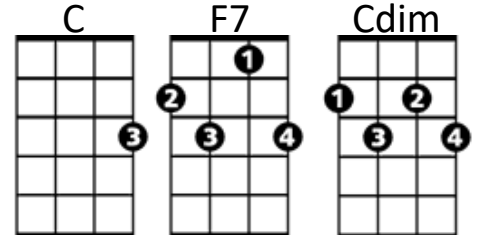

100 Year Old Moon Medley (songs published between 1908 and 1912)

(1912)

Intro: G7 C#dim G7 C F7 C
As we sang love's old sweet song on Moonlight Bay)

Cdim C Dm C Cdim C
 We were sailing along on Moonlight Bay,

C#dim G7 C C#dim G7

You could hear the voices ringing – They seemed to say,
 C F C Dm C Cdim C

“You have stolen my heart, now don't go ‘way”
 G7 C#dim G7 C F7 C

As we sang Love's Old Sweet Song on Moonlight Bay

(1908)

C G7 C - or- (Tabs) C string 0, 2 E string 0

Oh, won't you

A7 D7 D
 Shine on, shine on harvest moon up in the sky

G7 C Cdim F C
 I ain't had no lovin' since January, February, June or July

A7 D7 D
 Snow time ain't no time to stay outdoors and spoon

C C#dim G7
 To my honey, I'll croon love's tune

C Cdim C
 Honey moon, (not the sun but the moon)

C7 F A7 Dm
 Keep a-shinin' in June (not July but June)

C / Dm / C /
 Your silvery beams will bring love's dreams,
 Am D7 G7 C F7