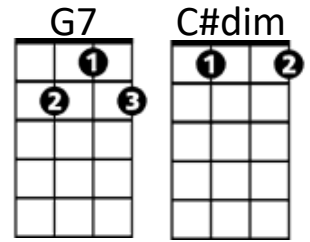

100 Year Old Moon Medley (songs published between 1908 and 1912)

(1912)

Intro: G7 C#dim G7 C F7 C
As we sang love's old sweet song on Moonlight Bay)

Cdim C Dm C Cdim C
 We were sailing along on Moonlight Bay,

C#dim G7 C C#dim G7

You could hear the voices ringing – They seemed to say,
 C F C Dm C Cdim C

“You have stolen my heart, now don't go ‘way”
 G7 C#dim G7 C F7 C

As we sang Love's Old Sweet Song on Moonlight Bay

(1908)

C G7 C - or- (Tabs) C string 0, 2 E string 0

Oh, won't you

A7 D7 D
 Shine on, shine on harvest moon up in the sky

G7 C Cdim F C
 I ain't had no lovin' since January, February, June or July

A7 D7 D
 Snow time ain't no time to stay outdoors and spoon

C C#dim G7
 To my honey, I'll croon love's tune

C Cdim C
 Honey moon, (not the sun but the moon)

C7 F A7 Dm
 Keep a-shinin' in June (not July but June)

C / Dm / C /
 Your silvery beams will bring love's dreams,
 Am D7 G7 C F7