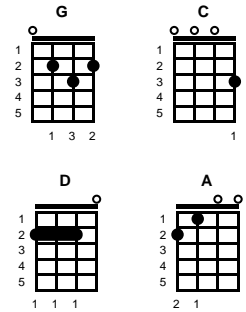

9 to 5
Dolly Parton

Key of G

Intro: Chords last line, v1

v1:

G Tumble outta bed and a`stumble to the kitchen
C Pour myself a cup of ambition
G Yawn n` stretch n` and try to come to life D
G Jump in the shower and the blood starts pumpin`
C Out on the streets the traffic starts jumpin`
G D G With folks like me on the job from 9 to 5

chorus:

C Workin` 9 to 5 - what a way to make a livin`
G Barely gettin` by - it`s all takin` and no givin`
C They just use your mind - and they never give you credit
A D It`s enough to drive you crazy if you let it

bridge 1:

C 9 to 5 - for service and devotion
G You would think that I would deserve a fair promotion
C Want to move ahead but the boss won`t seem to let me
A D G I swear sometimes that man is out to get me mmmmmmm

v2:

They let you dream just to watch `em shatter
C You`re just a step on the boss man`s ladder
G D But you got dreams he`ll never take away
G In the same boat with a lot of your friends
C Waitin` for the day your ship`ll come in
G D G And the tide`s gonna turn an` it`s all gonna roll your way -- CHORUS

bridge 2:

C 9 to 5, yeah - they got you where they want you
G There`s a better life - and you think about it, don`t you
C It`s a rich man`s game - no matter what they call it
A D And you spend your life putting money in his wallet -- CHORUS, BRIDGE 2

STANDARD