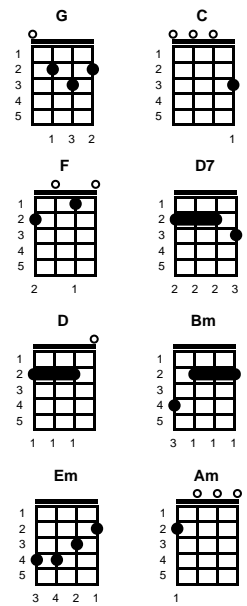

A Hard Day's Night
John Lennon, Paul McCartney

Key of G

G

v1:

G **C** **G** **F** **G**
It's been a hard day's night, and I've been working like a dog
C **G** **F** **G**
It's been a hard day's night, I should be sleeping like a log
C **D7**
But when I get home to you, I find the things that you do
G **C** **G**
Will make me feel al - right.

v2:

C **G** **F** **G**
You know I work all day, to get you money to buy you things
C **G**
And it's worth it just to hear you say
F **G**
You're gonna give me everything
C **D**
So, why on Earth should I moan, cause when I get you alone
G **C** **G**
You know I'll feel o - kay

chorus:

Bm **Em** **Bm**
When I'm home, everything seems to be right
G **Em** **Am** **D** **D7**
When I'm home, feeling you holding me tight...tight, yeah

-- REPEAT V1

v3:

-- CHORDS ONLY
G **C** **G** **F** **G**
(You know I work all day, to get you money to buy you things)
C **G**
(And it's worth it just to hear you say)
F **G**
(You're gonna give me everything)
-- SING
C **D**
So, why on Earth should I moan, cause when I get you alone
G **C** **G**
You know I'll feel o - kay -- CHORUS & V1

ending:

G **C** **G**
You know, I feel al - right (2X)

STANDARD

BARITONE