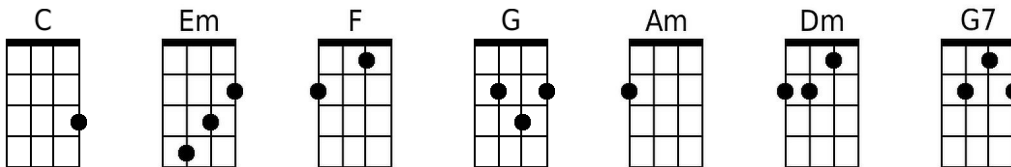

A Lover's Concerto (1965) (C)

Lyrics by Sandy Linzer & Denny Randell, 1965

Music: "Minuet in G Major" by Christian Petzold (1677-1733) (erroneous attributed to J.S. Bach)

A Lover's Concerto by The Toys (1965)

Intro (4 Measures): First four lines.

C **Em**
How gentle is the rain
F G C Am
That falls softly on the mea-dow,
Dm G C
Birds high up the trees
Am G C Dm G7
Serenade the clouds with their melo-dies. Oh,
C Em
See there beyond the hill,
F G C Am
The bright colors of the rain-bow.
Dm G C
Some magic from a-bove
Am Dm G C G
Made this day for us just to fall in love.

C **Em**
Don't ever make me cry
F G C Am
Through long lonely nights with out us.
Dm G C
Be always true to me,
Am Dm G C G
Keep this day in your heart eternal-ly.

Instrumental Chorus ("Oh, don't ever...")

C **Em**
One day we shall re-turn
F G C Am
To this place upon the mea-dow.
Dm G C
We'll walk out in the rain,
Am G C Dm
See the birds above singing once a-gain.

C **Em**
Now, I belong to you
F G C Am
From this day until for-ever,
Dm G C
Just love me tender-ly
Am G C Dm G7
And I'll give to you every part of me. Oh,

(Repeat 2x then Instrumental 1x)

G7 C Em
Oh, You hold me in your arms,
F G C Am
And say once again you love me,
Dm G C
And if your love is true,
Am Dm G C
Everything will be just as wonder-ful.