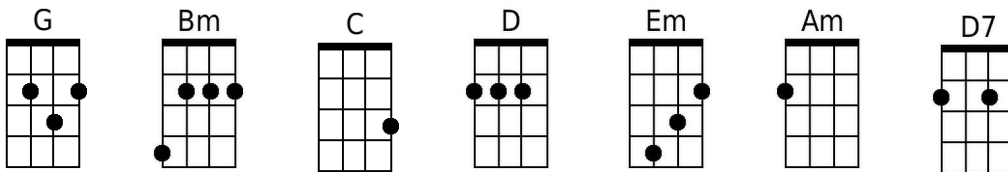

A Lover's Concerto (1965) (G)

Lyrics by Sandy Linzer & Denny Randell, 1965

Music: "Minuet in G Major" by Christian Petzold (1677-1733) (erroneous attributed to J.S. Bach)

A Lover's Concerto by The Toys (1965)

Intro (4 Measures): First four lines.

G **Bm**
How gentle is the rain
C D G Em
That falls softly on the mea-dow,
Am D G
Birds high up the trees
Em D G Am D7
Serenade the clouds with their melo-dies. Oh,
G Bm
See there beyond the hill,
C D G Em
The bright colors of the rain-bow.
Am D G
Some magic from a-bove
Em Am D G D
Made this day for us just to fall in love.

G Bm
Now, I belong to you
C D G Em
From this day until for-ever,
Am D G
Just love me tender-ly
Em D G Am D7
And I'll give to you every part of me. Oh,

G Bm
Don't ever make me cry
C D G Em
Through long lonely nights with out us.
Am D G
Be always true to me,
Em Am D G D
Keep this day in your heart eternal-ly.

Instrumental Chorus ("Oh, don't ever...")

G Bm
One day we shall re-turn
C D G Em
To this place upon the mea-dow.
Am D G
We'll walk out in the rain,
Em D G Am
See the birds above singing once a-gain

(Repeat 2x then Instrumental 1x)

D7 G Bm
Oh, you hold me in your arms,
C D G Em
And say once again you love me,
Am D G
And if your love is true,
Em Am D G
Everything will be just as wonder-ful.