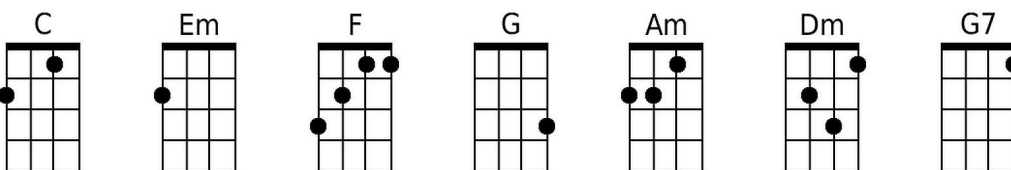

A Lover's Concerto (1965) (C)

Lyrics by Sandy Linzer & Denny Randell, 1965

Music: "Minuet in G Major" by Christian Petzold (1677-1733) (erroneous attributed to J.S. Bach)

A Lover's Concerto by The Toys (1965)

Intro (4 Measures): First four lines.

C **Em**
How gentle is the rain
F G C Am
That falls softly on the mea-dow,
Dm G C
Birds high up the trees
Am G C Dm G7
Serenade the clouds with their melo-dies. Oh,
C Em
See there beyond the hill,
F G C Am
The bright colors of the rain-bow.
Dm G C
Some magic from a-bove
Am Dm G C G
Made this day for us just to fall in love.

C **Em**
Don't ever make me cry
F G C Am
Through long lonely nights with out us.
Dm G C
Be always true to me,
Am Dm G C G
Keep this day in your heart eternal-ly.

Instrumental Chorus ("Oh, don't ever...")

C **Em**
One day we shall re-turn
F G C Am
To this place upon the mea-dow.
Dm G C
We'll walk out in the rain,
Am G C Dm
See the birds above singing once a-gain.

C **Em**
Now, I belong to you
F G C Am
From this day until for-ever,
Dm G C
Just love me tender-ly
Am G C Dm G7
And I'll give to you every part of me. Oh,

(Repeat 2x then Instrumental 1x)

G7 C Em
Oh, You hold me in your arms,
F G C Am
And say once again you love me,
Dm G C
And if your love is true,
Am Dm G C
Everything will be just as wonder-ful.

Baritone