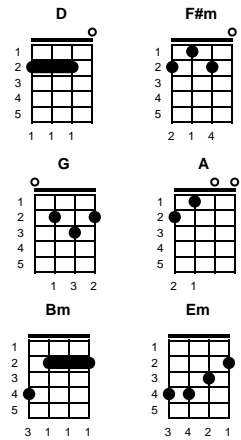

A Summer Song

Chad Stuart, Clive Metcalfe, Keith Noble

Key of D
4/4

D F#m G A D F#m G A

v1:

D F#m G A D F#m G
Trees swayin' in the summer breeze
A D F#m G A D F#m G A
Showin' off their silver leaves as we walked by

chorus:

G A D Bm
They say that all good things must end some day
G A Bm A D F#m
Autumn leaves must fall ~ but don't you know that it hurts me so
Bm F#m Em
To say goodbye to you
Bm A Bm A
Wish you didn't have to go, No, no, no, no ~

v4:

D F#m G A D F#m G
And when the rain beats against my window pane
A D F#m G A D F#m G A
I'll think of summer days again and dream of you

-- CHORUS

ending:

D F#m G A D F#m G
And when the rain beats against my window pane
A D F#m G A D F#m G
I'll think of summer days again and dream of you
A D F#m G A D
And dream of you

STANDARD

BARTONE

Key of G

Key of F

A Summer Song

Chad Stuart, Clive Metcalfe, Keith Noble

Key of F
4/4

F Am Bb C F Am Bb C