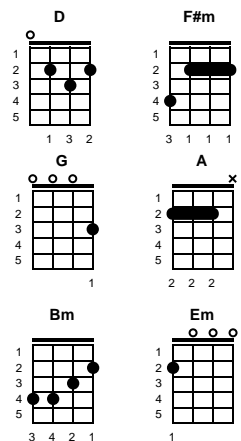

A Summer Song

Chad Stuart, Clive Metcalfe, Keith Noble

Key of D
4/4

D F#m G A D F#m G A

v1:

D F#m G A D F#m G
Trees swayin' in the summer breeze
A D F#m G A D F#m G A
Showin' off their silver leaves as we walked by

chorus:

G A D Bm
They say that all good things must end some day
G A Bm A D F#m
Autumn leaves must fall ~ but don't you know that it hurts me so
Bm F#m Em
To say goodbye to you
Bm A Bm A
Wish you didn't have to go, No, no, no, no ~

v4:

D F#m G A D F#m G
And when the rain beats against my window pane
A D F#m G A D F#m G A
I'll think of summer days again and dream of you

-- CHORUS

ending:

D F#m G A D F#m G
And when the rain beats against my window pane
A D F#m G A D F#m G
I'll think of summer days again and dream of you
A D F#m G A D
And dream of you

STANDARD

BARTONE

Key of G

Key of F

A Summer Song

Chad Stuart, Clive Metcalfe, Keith Noble

Key of F
4/4

F Am Bb C F Am Bb C