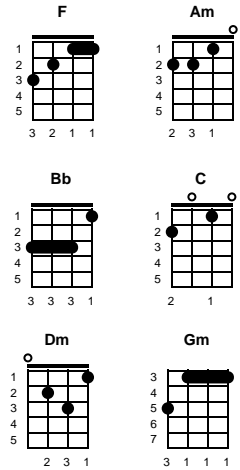

A Summer Song

Chad Stuart, Clive Metcalfe, Keith Noble

Key of D
4/4

D F#m G A D F#m G A

v1:

D F#m G A D F#m G
Trees swayin' in the summer breeze
A D F#m G A D F#m G A
Showin' off their silver leaves as we walked by

STANDARD

BARTONE

Key of G

Key of F

A Summer Song

Chad Stuart, Clive Metcalfe, Keith Noble

Key of F
4/4

F Am Bb C F Am Bb C

v4:

F Am Bb C F Am Bb
And when the rain beats against my window pane
C F Am Bb C F Am Bb C
I'll think of summer days again and dream of you

-- CHORUS

ending:

F Am Bb C F Am Bb
And when the rain beats against my window pane
C F Am Bb C F Am Bb
I'll think of summer days again and dream of you
C F Am Bb C F
And dream of you

STANDARD

BARITONE

Key of G

Key of D

A Summer Song

Chad Stuart, Clive Metcalfe, Keith Noble

Key of G
4/4

G Bm C D G Bm C D