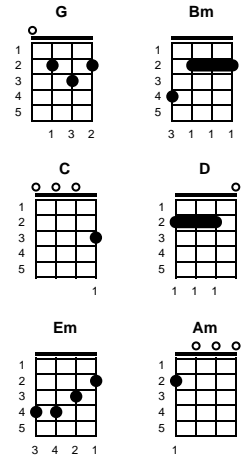

A Summer Song

Chad Stuart, Clive Metcalfe, Keith Noble

Key of D
4/4

D F#m G A D F#m G A

v1:

D F#m G A D F#m G
Trees swayin' in the summer breeze
A D F#m G A D F#m G A
Showin' off their silver leaves as we walked by

chorus:

G A D Bm
They say that all good things must end some day
G A Bm A D F#m
Autumn leaves must fall ~ but don't you know that it hurts me so
Bm F#m Em
To say goodbye to you
Bm A Bm A
Wish you didn't have to go, No, no, no, no ~

STANDARD

BARTONE

Key of G

Key of F

A Summer Song

Chad Stuart, Clive Metcalfe, Keith Noble

Key of F
4/4

F Am Bb C F Am Bb C

STANDARD

BARITONE

Key of F

Key of D