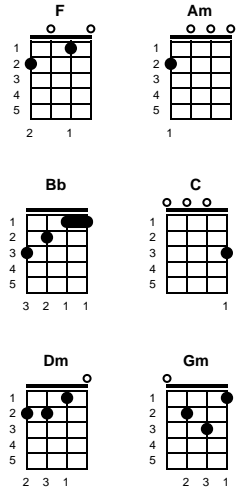

A Summer Song

Chad Stuart, Clive Metcalfe, Keith Noble

Key of D
4/4

D F#m G A D F#m G A

v1:

D F#m G A D F#m G
Trees swayin' in the summer breeze
A D F#m G A D F#m G A
Showin' off their silver leaves as we walked by

STANDARD

BARTONE

Key of G

Key of F

A Summer Song

Chad Stuart, Clive Metcalfe, Keith Noble

Key of F
4/4

F Am Bb C F Am Bb C

v4:

F Am Bb C F Am Bb
And when the rain beats against my window pane
C F Am Bb C F Am Bb C
I'll think of summer days again and dream of you

-- CHORUS

ending:

F Am Bb C F Am Bb
And when the rain beats against my window pane
C F Am Bb C F Am Bb
I'll think of summer days again and dream of you
C F Am Bb C F
And dream of you

STANDARD

BARITONE

Key of G

Key of D

A Summer Song

Chad Stuart, Clive Metcalfe, Keith Noble

Key of G
4/4

G Bm C D G Bm C D