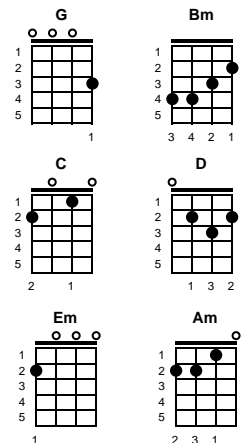

A Summer Song

Chad Stuart, Clive Metcalfe, Keith Noble

Key of D
4/4

D F#m G A D F#m G A

v1:

D F#m G A D F#m G
Trees swayin' in the summer breeze
A D F#m G A D F#m G A
Showin' off their silver leaves as we walked by

chorus:

G A D Bm
They say that all good things must end some day
G A Bm A D F#m
Autumn leaves must fall ~ but don't you know that it hurts me so
Bm F#m Em
To say goodbye to you
Bm A Bm A
Wish you didn't have to go, No, no, no, no ~

STANDARD

BARTONE

Key of G

Key of F

A Summer Song

Chad Stuart, Clive Metcalfe, Keith Noble

Key of F
4/4

F Am Bb C F Am Bb C

STANDARD

BARITONE

Key of F

Key of D