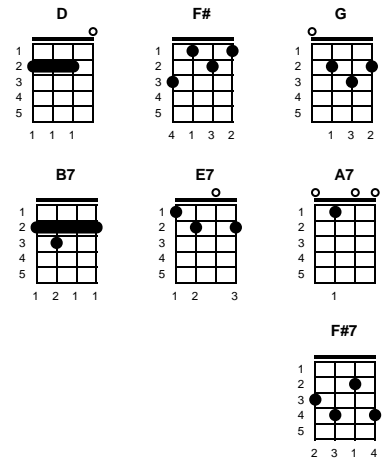

Abilene
 Bob Gibson, Lester Brown, John D. Loudermilk
 Intro: Chords for last 2 lines of chorus

Key of D

chorus:

D F#
 Abilene, Abilene
 G D B7
 Prettiest town I ever seen
 E7 A7
 Folks out there don't treat you mean
 D G D A7
 In Abilene, my Abilene

v1:

D F#7
 Sit alone every night
 G D B7
 Watch the trains roll out of sight
 E7 A7
 Don't I wish they were carrying me
 D G D A7
 To Abilene, my Abilene -- CHORUS

v2:

D F#7
 Crowded city, ain't nothing free
 G D B7
 Ain't nothing in this crowd for me
 E7 A7
 Wish to my God that I could be
 D G D A7
 In Abilene, my Abilene -- CHORUS

ending:

D F#
 Abilene, Abilene
 G D B7
 Prettiest town I ever seen
 E7 A7
 Folks out there don't treat you mean
 D G D
 In Abilene, my Abilene

STANDARD

BARITONE