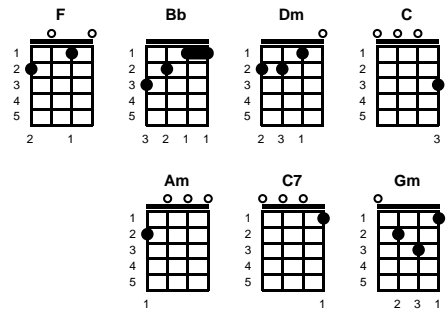

After All

Dean Pitchford & Tom Snow

Key of F

intro: chords for last line of chorus

v1:

F **Bb** **F** **Dm** **F**
Well, here we are again...I guess it must be fate
C **Am** **Bb**
We've tried it on our own, but deep inside we've known
C **C7**
We'd be back to set things straight

v2:

F **Bb** **F** **Dm** **F**
I still remember when...your kiss was so brand new
Gm **F** **Bb** **F**
Every memory repeats, every step I take retreats
Bb **C** **C7**
Every journey always brings me back to you

chorus:

F
After all the stops and starts
Dm
We keep coming back to these two hearts
Bb **C** **C7**
Two angels who've been rescued from the fall
F
After all that we've been through
Dm
It all comes down to me and you
Bb **Gm** **C** **C7** **F**
I guess it's meant to be, forever you and me, after all

v3:

F **Bb** **F** **Dm** **F**
When love is truly right, it lives from year to year
C **Am** **Bb** **C** **C7** **C7** -- **CHORUS**
It changes as it goes, and on the way it grows, but it never disappears

bridge:

Bb **C**
Always just beyond my touch, you know I needed you so much
Am **Dm** **Bb** **C** **C7**
After all ~ what else is living for? Oh - OH

ending:

F **Dm**
After all the stops and starts, we keep coming back to these two hearts
Bb **C** **C7**
Two angels who've been rescued from the fall
F **Dm**
After all that we've been through, it all comes down to me and you
Bb **Gm** **C** **C7** **C7**
I guess it's meant to be, forever you and me -- **CHORUS**

STANDARD