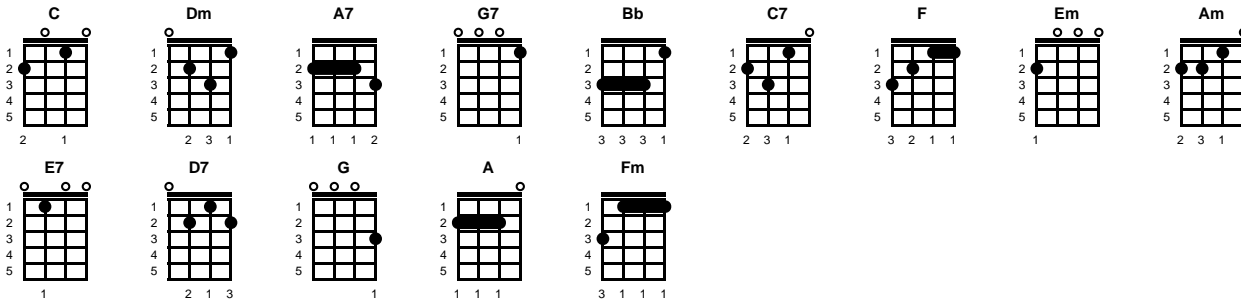

After the Loving
 Richie Adams & Alan Bernstein

Key of C

intro: chords for last line of chorus

v1:

So I sing you to sleep after the lovin'
 With a song I just wrote yester - day
 And I hope you can hear what the words and the music has to say

v3:

So I sing you to sleep after the lovin'
 I brush back the hair from your eyes
 And the love on your face is so real that it makes me wanna cry

ending:

And I know that my song isn't saying anything new
 Oh, but after the lovin', I'm still in love with you

STANDARD

BARITONE

Key of G

After the Loving
Richie Adams & Alan Bernstein

Key of G

intro: chords for last line of chorus

v1:

G
So I sing you to sleep after the lovin'
Am E7 Am D7
With a song I just wrote yester - day
Am F D7 G E7 Am D7
And I hope you can hear what the words and the music has to say

v3:

G
So I sing you to sleep after the lovin'
Am E7 Am D7
I brush back the hair from your eyes
Am F D E
And the love on your face is so real that it makes me wanna cry

ending:

C B7 Em B7 Em A7
And I know that my song isn't saying anything new
Am D7 Em Cm G
Oh, but after the lovin', I'm still in love with you