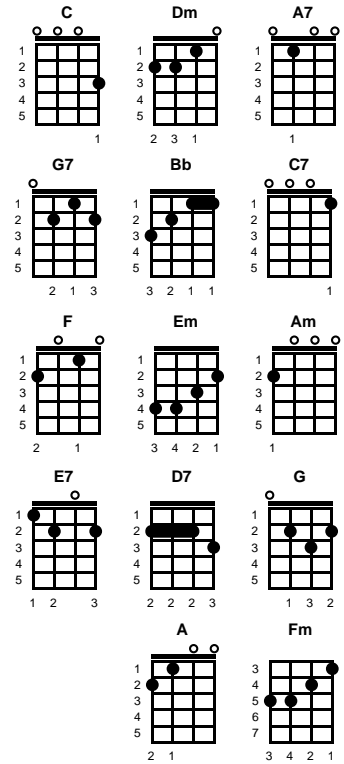

After the Loving
 Richie Adams & Alan Bernstein

Key of C

intro: chords for last line of chorus

v1:

So I sing you to sleep after the lovin'
 With a song I just wrote yester - day
 And I hope you can hear what the words and the music has to say

v2:

It so hard to explain everthing that I'm feeling
 Face to face I just seem to go dry
 But I love you so much that the sound of your voice can get me high

Chorus:

Thanks for takin' me on a one-way trip to the sun
 And thanks for turnin' me into a some - one

v3:

So I sing you to sleep after the lovin'
 I brush back the hair from your eyes
 And the love on your face is so real that it makes me wanna cry

ending:

And I know that my song isn't saying anything new
 Oh, but after the lovin', I'm still in love with you

STANDARD

BARITONE

Key of G

After the Loving
Richie Adams & Alan Bernstein

Key of G

intro: chords for last line of chorus

v1:

G
So I sing you to sleep after the lovin'
Am E7 Am D7
With a song I just wrote yester - day
Am F D7 G E7 Am D7
And I hope you can hear what the words and the music has to say