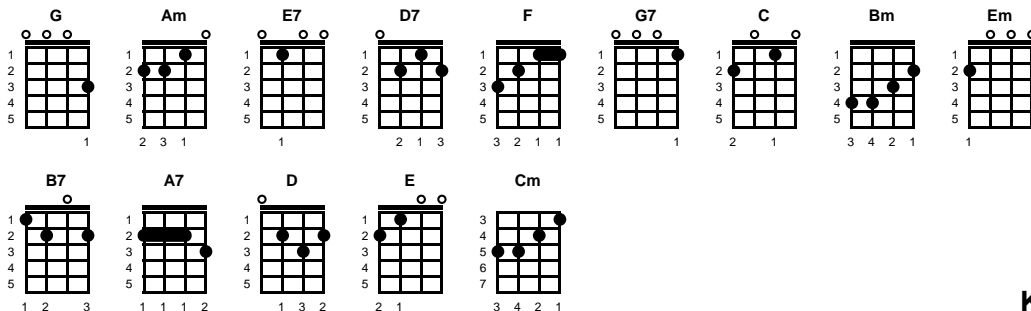

STANDARD

BARITONE

Key of G

After the Loving
Richie Adams & Alan Bernstein

Key of G

intro: chords for last line of chorus

v1:

G
So I sing you to sleep after the lovin'
Am E7 Am D7
With a song I just wrote yester - day
Am F D7 G E7 Am D7
And I hope you can hear what the words and the music has to say

STANDARD

v2:

G
It so hard to explain everthing that I'm feeling
Am E7 Am D7
Face to face I just seem to go dry
Am F D7 G G7
But I love you so much that the sound of your voice can get me high

Chorus:

C Bm Am D7 G
Thanks for takin' me on a one-way trip to the sun
Em B7 Em A7 Am D Am D7
And thanks for turnin' me into a some - one

v3:

G
So I sing you to sleep after the lovin'
Am E7 Am D7
I brush back the hair from your eyes
Am F D E
And the love on your face is so real that it makes me wanna cry

ending:

C B7 Em B7 Em A7
And I know that my song isn't saying anything new
Am D7 Em Cm G
Oh, but after the lovin', I'm still in love with you

BARITONE

Key of C