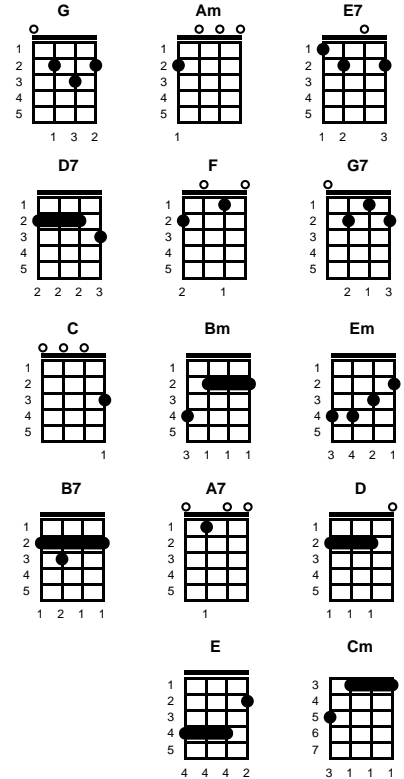

After the Loving
 Richie Adams & Alan Bernstein

Key of C

intro: chords for last line of chorus

v1:

So I sing you to sleep after the lovin'
 With a song I just wrote yester - day
 And I hope you can hear what the words and the music has to say

STANDARD

BARITONE

Key of G

After the Loving
Richie Adams & Alan Bernstein

Key of G

intro: chords for last line of chorus

v1:

G
So I sing you to sleep after the lovin'
Am E7 Am D7
With a song I just wrote yester - day
Am F D7 G E7 Am D7
And I hope you can hear what the words and the music has to say

STANDARD

v2:

G
It so hard to explain everthing that I'm feeling
Am E7 Am D7
Face to face I just seem to go dry
Am F D7 G G7
But I love you so much that the sound of your voice can get me high

Chorus:

C Bm Am D7 G
Thanks for takin' me on a one-way trip to the sun
Em B7 Em A7 Am D Am D7
And thanks for turnin' me into a some - one

v3:

G
So I sing you to sleep after the lovin'
Am E7 Am D7
I brush back the hair from your eyes
Am F D E
And the love on your face is so real that it makes me wanna cry

ending:

C B7 Em B7 Em A7
And I know that my song isn't saying anything new
Am D7 Em Cm G
Oh, but after the lovin', I'm still in love with you