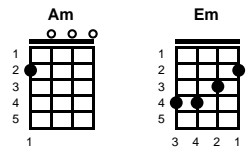

Ain't No Sunshine
Bill Withers

Key of Am

Intro: Chords for first 2 lines

Am Em G Am Em G Am

Ain't no sunshine when she's gone

Em G Am Em G Am

It's not warm when she's away

Dm

Ain't no sunshine when she's gone

C

And she's always gone too long

Em G Am Em G Am

Anytime she goes away

Em G Am Em G Am

Wonder this time where she's gone

Em G Am Em G Am

Wonder if she's gone to stay

Dm

Ain't no sunshine when she's gone

C

And this house just ain't no home

Em G Am

Anytime she goes away

And I know, I know, I know, I know, I know,
I know, I know, I know, I know, I know,
I know, I know, I know, I know, I know,
I know, I know, I know, I know, I know,
Hey, I oughtta leave the young thing alone

Em G Am

But ain't no sunshine when she's gone

Em G Am Em G Am

Ain't no sunshine when she's gone

Em G Am Em G Am

Only darkness every day.

Dm

Ain't no sunshine when she's gone

C

And this house just ain't no home

Em G Am

Anytime she goes away

Em G Am

Anytime she goes away

Em G Am

Anytime she goes away

Em G Am

Anytime she goes away

STANDARD