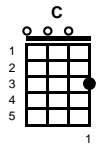

Ain't No Sunshine
Bill Withers

Key of Am

Intro: Chords for first 2 lines

Am Em G Am Em G Am

Ain't no sunshine when she's gone

Em G Am Em G Am

It's not warm when she's away

Dm

Ain't no sunshine when she's gone

C

And she's always gone too long

Em G Am Em G Am

Anytime she goes away

Em G Am Em G Am

Wonder this time where she's gone

Em G Am Em G Am

Wonder if she's gone to stay

Dm

Ain't no sunshine when she's gone

C

And this house just ain't no home

Em G Am

Anytime she goes away

And I know, I know, I know, I know, I know,
I know, I know, I know, I know, I know,
I know, I know, I know, I know, I know,
I know, I know, I know, I know, I know,
Hey, I oughtta leave the young thing alone

Em G Am

But ain't no sunshine when she's gone

Em G Am Em G Am

Ain't no sunshine when she's gone

Em G Am Em G Am

Only darkness every day.

Dm

Ain't no sunshine when she's gone

C

And this house just ain't no home

Em G Am

Anytime she goes away

Em G Am

Anytime she goes away

Em G Am

Anytime she goes away

Em G Am

Anytime she goes away

STANDARD