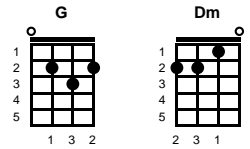

Ain't No Sunshine
Bill Withers

Key of Am

Intro: Chords for first 2 lines

Am Em G Am Em G Am

Ain't no sunshine when she's gone

Em G Am Em G Am

It's not warm when she's away

Dm

Ain't no sunshine when she's gone

C

And she's always gone too long

Em G Am Em G Am

Anytime she goes away

Em G Am Em G Am

Wonder this time where she's gone

Em G Am Em G Am

Wonder if she's gone to stay

Dm

Ain't no sunshine when she's gone

C

And this house just ain't no home

Em G Am

Anytime she goes away

And I know, I know, I know, I know, I know,
I know, I know, I know, I know, I know,
I know, I know, I know, I know, I know,
I know, I know, I know, I know, I know,
Hey, I oughtta leave the young thing alone

Em G Am

But ain't no sunshine when she's gone

Em G Am Em G Am

Ain't no sunshine when she's gone

Em G Am Em G Am

Only darkness every day.

Dm

Ain't no sunshine when she's gone

C

And this house just ain't no home

Em G Am

Anytime she goes away

Em G Am

Anytime she goes away

Em G Am

Anytime she goes away

Em G Am

Anytime she goes away

STANDARD