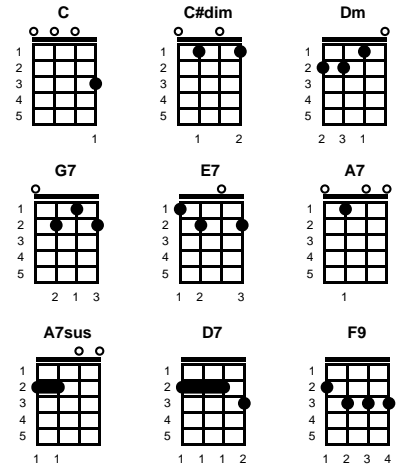

Ain't She Sweet
Milton Ager & Jack Yellen

Key of C

Intro: Chords for 2d line, v1

v1:
C C#dim Dm G7 C C#dim Dm G7
Ain't she sweet? See her coming down the street
C E7 A7 A7sus D7 G7 C G7
Now I ask you very confidential-ly, A'int she sweet?

v2:
C C#dim Dm G7 C C#dim Dm G7
Ain't she nice? Look her over once or twice
C E7 A7 A7sus D7 G7 C
Now I ask you very confidential-ly, A'int she nice?

chorus:
F9 C
Just cast an eye in her direction
F9 C G7
Oh, me! Oh, my! Ain't that perfection?

v3:
C C#dim Dm G7 C C#dim Dm G7
I re - peat, don't you think that's kind of neat?
C E7 A7 A7sus D7 G7 C G7
And I ask you very confidential-ly, A'int she sweet?

-- **REPEAT SONG**

ending:
C E7 A7 A7sus D7 G7 C
And I ask you very confidential-ly, A'int she sweet?

STANDARD