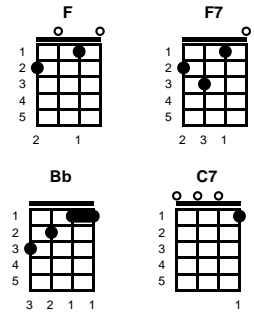

Ain't That a Shame

Antonio Domino and Dave Bartholomew

Key of F

Intro: Chords for last line, first verse

F
You made, me cry, when you said, goodbye
F7 Bb F
Ain't that a shame, my tears fell like rain
F7 Bb C7
Ain't that a shame, you're the one to blame

F
You broke, my heart, when you said, we'll part
F7 Bb F
Ain't that a shame, my tears fell like rain
F7 Bb C7
Ain't that a shame, you're the one to blame

F
Oh well, goodbye, although, I'll cry
F7 Bb F
Ain't that a shame, my tears fell like rain
F7 Bb C7
Ain't that a shame, you're the one to blame

Instrumental: **CHORDS FOR VERSE**

F
You made, me cry, when you said, goodbye
F7 Bb F
Ain't that a shame, my tears fell like rain
F7 Bb C7
Ain't that a shame, you're the one to blame

F
Oh well, goodbye, although, I'll cry
F7 Bb F
Ain't that a shame, my tears fell like rain
F7 Bb F
Ain't that a shame, you're the one to blame

STANDARD