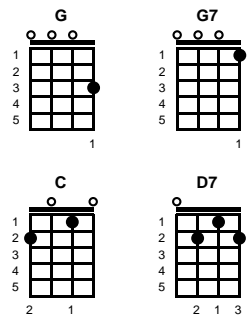

Ain't That a Shame

Antonio Domino and Dave Bartholomew

Key of G

Intro: Chords for last line, first verse

G
You made, me cry, when you said, goodbye
G7 C
Ain't that a shame, my tears fell like rain
G7 C D7
Ain't that a shame, you're the one to blame

G
You broke, my heart, when you said, we'll part
G7 C
Ain't that a shame, my tears fell like rain
G7 C D7
Ain't that a shame, you're the one to blame

G
Oh well, goodbye, although, I'll cry
G7 C
Ain't that a shame, my tears fell like rain
G7 C D7
Ain't that a shame, you're the one to blame

Instrumental: **CHORDS FOR VERSE**

G
You made, me cry, when you said, goodbye
G7 C
Ain't that a shame, my tears fell like rain
G7 C D7
Ain't that a shame, you're the one to blame

G
Oh well, goodbye, although, I'll cry
G7 C
Ain't that a shame, my tears fell like rain
G7 C
Ain't that a shame, you're the one to blame

STANDARD

BARITONE

Key of F

Key of B

<http://www.youtube.com/watch?v=3E9NM4mwPrs>

Ain't That a Shame

Antonio Domino and Dave Bartholomew

Key of F