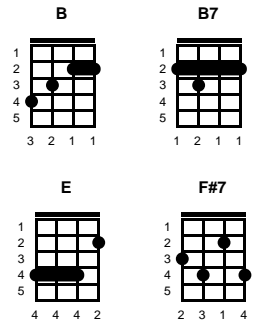

Ain't That a Shame

Antonio Domino and Dave Bartholomew

Key of B

Intro: Chords for last line, first verse

B
You made, me cry, when you said, goodbye
B7 E B
Ain't that a shame, my tears fell like rain
B7 E F#7
Ain't that a shame, you're the one to blame

B
You broke, my heart, when you said, we'll part
B7 E B
Ain't that a shame, my tears fell like rain
B7 E F#7
Ain't that a shame, you're the one to blame

B
Oh well, goodbye, although, I'll cry
B7 E B
Ain't that a shame, my tears fell like rain
B7 E F#7
Ain't that a shame, you're the one to blame

Instrumental: **CHORDS FOR VERSE**

B
You made, me cry, when you said, goodbye
B7 E B
Ain't that a shame, my tears fell like rain
B7 E F#7
Ain't that a shame, you're the one to blame

B
Oh well, goodbye, although, I'll cry
B7 E B
Ain't that a shame, my tears fell like rain
B7 E B
Ain't that a shame, you're the one to blame

STANDARD