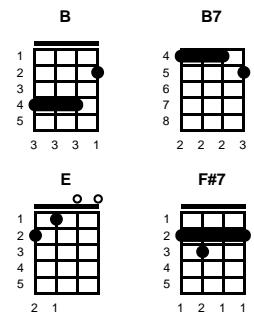

BARITONE

Key of G

Key of F

<http://www.youtube.com/watch?v=3E9NM4mwPrs>