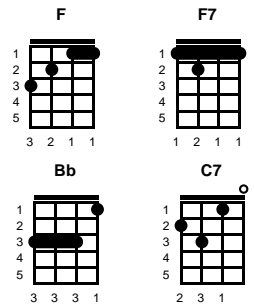

BARITONE

Key of G

Key of B

<http://www.youtube.com/watch?v=3E9NM4mwPrs>