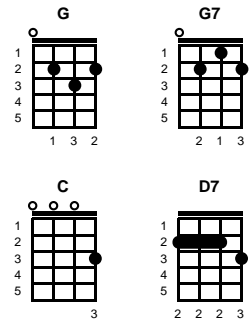

Ain't That a Shame

Antonio Domino and Dave Bartholomew

Key of G

Intro: Chords for last line, first verse

G
You made, me cry, when you said, goodbye
G7 C
Ain't that a shame, my tears fell like rain
G7 C D7
Ain't that a shame, you're the one to blame

G
You broke, my heart, when you said, we'll part
G7 C
Ain't that a shame, my tears fell like rain
G7 C D7
Ain't that a shame, you're the one to blame

G
Oh well, goodbye, although, I'll cry
G7 C
Ain't that a shame, my tears fell like rain
G7 C D7
Ain't that a shame, you're the one to blame

Instrumental: **CHORDS FOR VERSE**

G
You made, me cry, when you said, goodbye
G7 C
Ain't that a shame, my tears fell like rain
G7 C D7
Ain't that a shame, you're the one to blame

G
Oh well, goodbye, although, I'll cry
G7 C
Ain't that a shame, my tears fell like rain
G7 C
Ain't that a shame, you're the one to blame

STANDARD