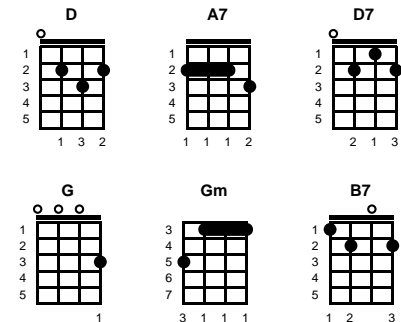

# Akaka Falls

Helen Lindsey Parker

Key of D  
3/4

Intro: Chords for last line, first verse

D A7 D  
Mali - hini ku'u 'ike 'an - a  
A7 D D7  
Kahi wailele o 'Aka - ka  
G Gm D B7  
Kau mai la ilu - na  
A7 D  
Lele hunehune mai la i na pali  
A7 D  
Lele hunehune mai la i na pali

-- REPEAT FIRST VERSE

A7 D  
Ha'ina ia mai ka puana  
A7 D D7  
I kahi wailele o 'Aka - ka  
G Gm D B7  
Kau mai la ilu - na  
A7 D  
Lele hunehune mai la i na pali  
A7 G Gm D  
Lele hunehune mai la i na pa - li

## Translation:

As a stranger I saw  
The waterfall of Akaka  
From high above  
The water flows gently down the cliff

Tell the refrain  
The waterfall of Akaka  
From high above  
The water flows gently down the cliff