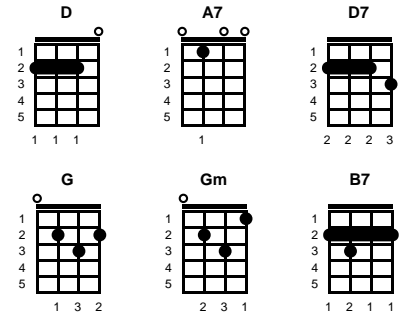

Akaka Falls

Helen Lindsey Parker

Key of D
3/4

Intro: Chords for last line, first verse

D A7 D
Mali - hini ku'u 'ike 'an - a
A7 D D7
Kahi wailele o 'Aka - ka
G Gm D B7
Kau mai la ilu - na
A7 D
Lele hunehune mai la i na pali
A7 D
Lele hunehune mai la i na pali

-- REPEAT FIRST VERSE

A7 D
Ha'ina ia mai ka puana
A7 D D7
I kahi wailele o 'Aka - ka
G Gm D B7
Kau mai la ilu - na
A7 D
Lele hunehune mai la i na pali
A7 G Gm D
Lele hunehune mai la i na pa - li

STANDARD