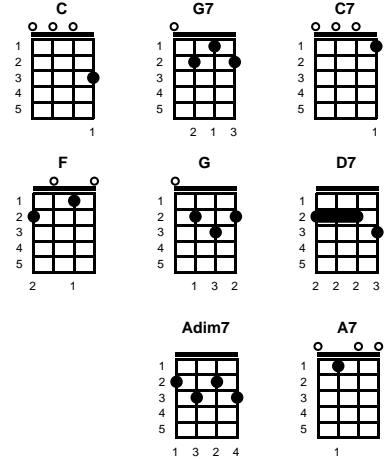

Alexander's Ragtime Band

Irving Berlin (1911)

Intro: Chords for ending, 2X

v1:

C G7 C C7
 Come on and hear, come on and hear, Alexander's Ragtime Band
 F
 Come on and hear, come on and hear, it's the best band in the land
 C C7 C C7
 They can play a bugle call like you never heard before
 D7
 So natural that you want to go to war
 G D7 G G7
 That's just the bestest band what am, my honey lamb

v2:

C G7 C C7
 Come on along, come on along, let me take you by the hand
 F
 Up to the man, up to the man, who's the leader of the band
 C C7 F Adim7
 And if you care ~ to hear the Swanee River played in ragtime
 C A7 D7 G7 C G7
 Come on and hear, come on and hear, Alexander's Ragtime Band

Interlude: **CHORDS FOR V2**

v3:

C G7 C C7
 Come on along, come on along, let me take you by the hand
 F
 Up to the man, up to the man, who's the leader of the band
 C C7 F Adim7
 And if you care ~ to hear the Swanee River played in ragtime
 C A7 D7 G7 C G7
 Come on and hear, come on and hear, Alexander's Ragtime Band

ending:

D7 G7 C
 Alexander's Ragtime Band

Key of C

STANDARD

BARITONE