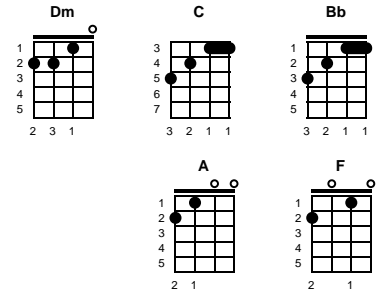

All Alone Am I
Arthur Altman & Manos Hadjidakis

Key of C
6/8

intro: chords for ending

chorus:

All alone am I, ever since your goodbye
All alone, with just a beat of my heart
People all around, but I don't hear a sound
Just the lonely beating of my heart

v1:

No use in holding other hands,
For I'd be holding only emptiness
No use in kissing other lips,
For I'd be thinking just of your caress -- **CHORUS**

v2:

No other voice can say the words
My heart must hear to ever sing again
The words you used to whisper low
No other love can ever bring again -- **CHORUS**

ending:

Just the lonely beating of my heart

STANDARD