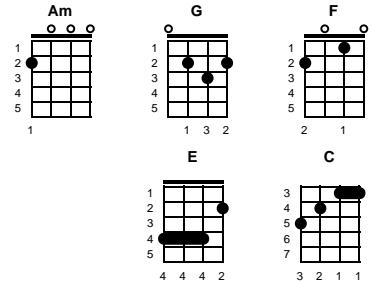

All Alone Am I

Arthur Altman & Manos Hadjidakis

intro: chords for ending

Key of G
6/8

chorus:

All alone am I, ever since your goodbye
All alone, with just a beat of my heart
People all around, but I don't hear a sound
Just the lonely beating of my heart

v1:

No use in holding other hands,
For I'd be holding only emptiness
No use in kissing other lips,
For I'd be thinking just of your caress -- **CHORUS**

v2:

No other voice can say the words
My heart must hear to ever sing again
The words you used to whisper low
No other love can ever bring again -- **CHORUS**

ending:

Just the lonely beating of my heart

STANDARD