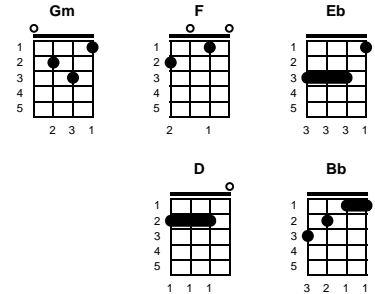

All Alone Am I

Arthur Altman & Manos Hadjidakis

intro: chords for ending

Key of F
6/8

chorus:

Gm **F**
All alone am I, ever since your goodbye
Eb **D**
All alone, with just a beat of my heart
Gm **F**
People all around, but I don't hear a sound
Eb **F** **Bb**
Just the lonely beating of my heart

v1:

Bb **Gm**
No use in holding other hands,
Bb **F**
For I'd be holding only emptiness
Eb **Gm**
No use in kissing other lips,
Eb **D**
For I'd be thinking just of your caress -- **CHORUS**

v2:

Bb **Gm**
No other voice can say the words
Bb **F**
My heart must hear to ever sing again
Eb **Gm**
The words you used to whisper low
Eb **D**
No other love can ever bring again -- **CHORUS**

ending:

Eb **F** **Bb**
Just the lonely beating of my heart

STANDARD