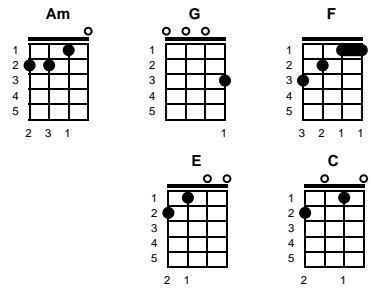

BARITONE

Key of F

Key of E

Key of D

Key of C