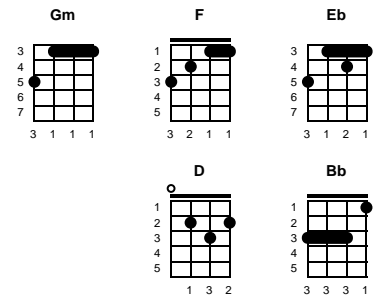

BARITONE

Key of G

Key of E

Key of D

Key of C