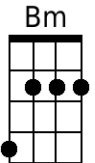

2. I'll pre-tend that I'm kissing
D **Em** **A7**
The lips I am missing,
G **Em** **C** **A7**
And hope that my dreams will come true. **Chorus**