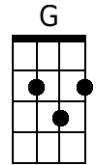

# All My Loving (Paul McCartney & John Lennon, 1963) (Am)

1. Close your eyes and I'll kiss you,  
**G** **Am** **D7**  
 Tomorrow I'll miss you  
**C** **Am** **F** **D7**  
 Remember I'll always be true.

## Chorus

And then while I'm a-way,  
**G** **Am** **D7**  
 I'll write home every day  
**C** **D7** **G**  
 And I'll send all my loving to you.

2. I'll pre-tend that I'm kissing  
**G** **Am** **D7**  
 The lips I am missing,  
**C** **Am** **F** **D7**  
 And hope that my dreams will come true. **Chorus**

## Bridge

All my loving, I will send to you.  
**Em** **G**  
 All my loving. Darling I'll be true.  
**Em** **G**

**Repeat Verse 1. Repeat Chorus. Repeat Bridge.**

## Bridge

All my loving, I will send to you.  
**Bm** **D**  
 All my loving. Darling I'll be true.  
**Bm** **D**

**Repeat Verse 1. Repeat Chorus. Repeat Bridge.**