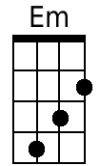

# All My Loving (Paul McCartney & John Lennon, 1963) (Am)

1. Close your eyes and I'll kiss you,  
**G** **Am** **D7**  
 Tomorrow I'll miss you  
**C** **Am** **F** **D7**  
 Remember I'll always be true.

## Chorus

And then while I'm a-way,  
**G** **Am** **D7**  
 I'll write home every day  
**C** **D7** **G**  
 And I'll send all my loving to you.

2. I'll pre-tend that I'm kissing  
**G** **Am** **D7**  
 The lips I am missing,  
**C** **Am** **F** **D7**  
 And hope that my dreams will come true. **Chorus**

## Bridge

All my loving, I will send to you.  
**Em** **G**  
 All my loving. Darling I'll be true.  
**Em** **G**

**Repeat Verse 1. Repeat Chorus. Repeat Bridge.**

## Bridge

All my loving, I will send to you.  
**Bm** **D**  
 All my loving. Darling I'll be true.  
**Bm** **D**

**Repeat Verse 1. Repeat Chorus. Repeat Bridge.**