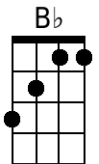

## Bridge

All my loving, I will send to you.  
**Em** **G**  
 All my loving. Darling I'll be true.  
**Em** **G**

**Repeat Verse 1. Repeat Chorus. Repeat Bridge.**

# All My Loving (Paul McCartney & John Lennon, 1963) (Dm)

1. Close your eyes and I'll kiss you,  
**C** **Am**  
 Tomorrow I'll miss you  
**F** **Dm** **Bb** **G7**  
 Remember I'll always be true.

## Chorus

And then while I'm a-way,  
**C** **Am**  
 I'll write home every day  
**F** **G7** **C**  
 And I'll send all my loving to you.

2. I'll pre-tend that I'm kissing  
**C** **Am**  
 The lips I am missing,  
**F** **Dm** **Bb** **G7** **Chorus**  
 And hope that my dreams will come true.

## Bridge

All my loving, I will send to you.  
**Am** **C**  
 All my loving. Darling I'll be true.  
**Am** **C**

**Repeat Verse 1. Repeat Chorus. Repeat Bridge.**