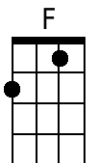

Bridge

All my loving, I will send to you.
Am **C**
All my loving. Darling I'll be true.
Am **C**