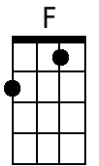

# All My Loving (Paul McCartney & John Lennon, 1963) (Am)

1. Close your eyes and I'll kiss you,  
**G** **Am** **D7**  
 Tomorrow I'll miss you  
**C** **Am** **F** **D7**  
 Remember I'll always be true.

## Chorus

And then while I'm a-way,  
**G** **Am** **D7**  
 I'll write home every day  
**C** **D7** **G**  
 And I'll send all my loving to you.

2. I'll pre-tend that I'm kissing  
**G** **Am** **D7**  
 The lips I am missing,  
**C** **Am** **F** **D7**  
 And hope that my dreams will come true. **Chorus**

## Bridge

All my loving, I will send to you.  
**Em** **G**  
 All my loving. Darling I'll be true.  
**Em** **G**

**Repeat Verse 1. Repeat Chorus. Repeat Bridge.**

## Bridge

All my loving, I will send to you.  
**Bm** **D**  
 All my loving. Darling I'll be true.  
**Bm** **D**

**Repeat Verse 1. Repeat Chorus. Repeat Bridge.**