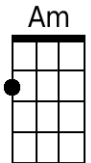

2. I'll pre-tend that I'm kissing
C **Am**
The lips I am missing,
F **Dm** **Bb** **G7** **Chorus**
And hope that my dreams will come true.