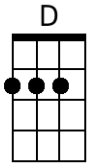

# All My Loving (Paul McCartney & John Lennon, 1963) (Am)

1. Close your eyes and I'll kiss you,  
**G** **Am** **D7**  
 Tomorrow I'll miss you  
**C** **Am** **F** **D7**  
 Remember I'll always be true.

## Chorus

And then while I'm a-way,  
**G** **Am** **D7**  
 I'll write home every day  
**C** **D7** **G**  
 And I'll send all my loving to you.

2. I'll pre-tend that I'm kissing  
**G** **Am** **D7**  
 The lips I am missing,  
**C** **Am** **F** **D7**  
 And hope that my dreams will come true. **Chorus**

## Bridge

All my loving, I will send to you.  
**Em** **G**  
 All my loving. Darling I'll be true.  
**Em** **G**

**Repeat Verse 1. Repeat Chorus. Repeat Bridge.**

## Bridge

All my loving, I will send to you.  
**Bm** **D**  
 All my loving. Darling I'll be true.  
**Bm** **D**

**Repeat Verse 1. Repeat Chorus. Repeat Bridge.**