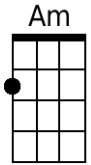

# All My Loving (Paul McCartney & John Lennon, 1963) (Am)

1. Close your eyes and I'll kiss you,  
**G** **Am** **D7**  
 Tomorrow I'll miss you  
**C** **Am** **F** **D7**  
 Remember I'll always be true.

## Chorus

And then while I'm a-way,  
**G** **Am** **D7**  
 I'll write home every day  
**C** **D7** **G**  
 And I'll send all my loving to you.

2. I'll pre-tend that I'm kissing  
**G** **Am** **D7**  
 The lips I am missing,  
**C** **Am** **F** **D7**  
 And hope that my dreams will come true. **Chorus**

## Bridge

All my loving, I will send to you.  
**Em** **G**  
 All my loving. Darling I'll be true.  
**Em** **G**

**Repeat Verse 1. Repeat Chorus. Repeat Bridge.**

## Bridge

All my loving, I will send to you.  
**Bm** **D**  
 All my loving. Darling I'll be true.  
**Bm** **D**

**Repeat Verse 1. Repeat Chorus. Repeat Bridge.**