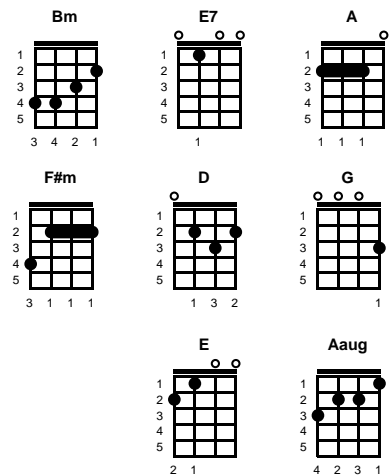

# All My Loving

Paul McCartney

Key of C

Intro: Chords for chorus

v1:

Close your eyes and I'll kiss you, tomorrow I'll miss you  
 Remember I'll always be true  
 And then while I'm away I'll write home every day  
 And send all my loving to you

v3:

Close your eyes and I'll kiss you, tomorrow I'll miss you  
 Remember I'll always be true  
 And then while I'm away I'll write home every day  
 And send all my loving to you -- CHORUS

ending:

Chords for chorus

**STANDARD**

**BARITONE**

Key of C