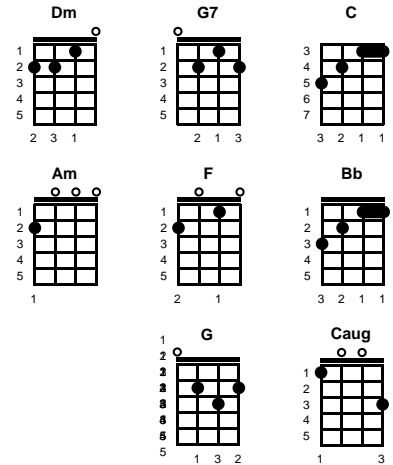

All My Loving

Paul McCartney

Key of C

Intro: Chords for chorus

v1:

Close your eyes and I'll kiss you, tomorrow I'll miss you
Remember I'll always be true
And then while I'm away I'll write home every day
And send all my loving to you

chorus:

All my loving, I will send to you
All my loving, Darling I'll be true

v2:

I'll pretend that I'm kissing the lips I am missing
And hope that my dreams will come true
And then while I'm away, I'll write home every day
And send all my loving to you -- CHORUS

v3:

Close your eyes and I'll kiss you, tomorrow I'll miss you
Remember I'll always be true
And then while I'm away I'll write home every day
And send all my loving to you -- CHORUS

ending:

Chords for chorus

STANDARD