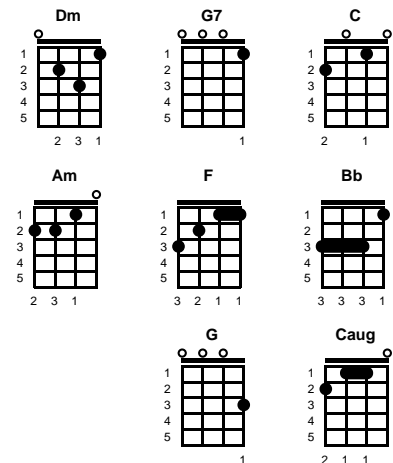

All My Loving

Paul McCartney

Key of C

Intro: Chords for chorus

v1:

Close your eyes and I'll kiss you, tomorrow I'll miss you
Remember I'll always be true
And then while I'm away I'll write home every day
And send all my loving to you

chorus:

All my loving, I will send to you
All my loving, Darling I'll be true

v2:

I'll pretend that I'm kissing the lips I am missing
And hope that my dreams will come true
And then while I'm away, I'll write home every day
And send all my loving to you -- CHORUS

v3:

Close your eyes and I'll kiss you, tomorrow I'll miss you
Remember I'll always be true
And then while I'm away I'll write home every day
And send all my loving to you -- CHORUS

ending:

Chords for chorus

STANDARD

BARITONE

Key of A