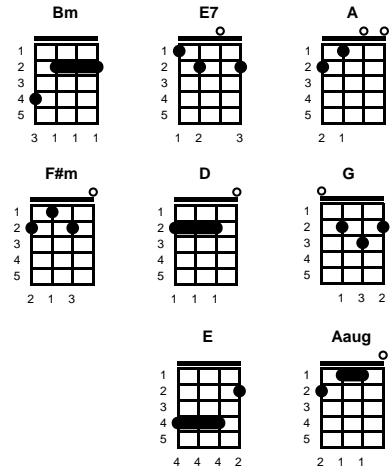

All My Loving
Paul McCartney

Key of A

Intro: Chords for chorus

v1:

Close your eyes and I'll kiss you, tomorrow I'll miss you
Remember I'll always be true
And then while I'm away I'll write home every day
And send all my loving to you

chorus:

All my loving, I will send to you
All my loving, Darling I'll be true

v2:

I'll pretend that I'm kissing the lips I am missing
And hope that my dreams will come true
And then while I'm away, I'll write home every day
And send all my loving to you -- CHORUS

v3:

Close your eyes and I'll kiss you, tomorrow I'll miss you
Remember I'll always be true
And then while I'm away I'll write home every day
And send all my loving to you -- CHORUS

ending:

Chords for chorus

STANDARD