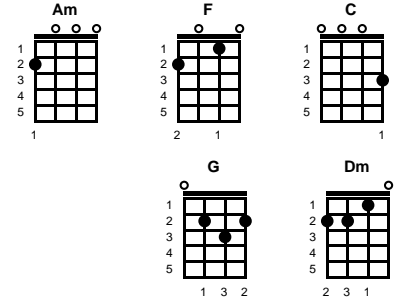

All Of Me

John Legend, Toby Gad

Key of C

Am F C G

v1:

Am F C
What would I do without your smart mouth
Drawing me in and you kicking me out
Got my head spinning - no kidding, I can't pin you down
What's going on in that beautiful mind
I'm on your magical mystery ride
And I'm so dizzy - don't know what hit me, but I'll be alright

bridge:

C G Dm
My head's under water, but I'm breathing fine
You're crazy and I'm out of my mind

chorus:

C Am
'Coz all of me, loves all of you
Love your curves and all your edges, all your perfect imperfections
Give your all to me, I'll give my all to you
You're my end and my beginning, even when I lose I'm winning
'Coz I give you a-----ll of me
And you give me a-----ll of you, oh, oh

v2:

Am F C
How many times do I have to tell you
Even when you're crying - you're beautiful too
The world is beating you down, I'm around through every mood
You're my downfall - you're my muse
My worst distraction - my rhythm and blues
I can't stop singing, it's ringing in my head for you -- BRIDGE & CHORUS

bridge 2:

Dm C G Dm
Cards on the table - we're both showing hearts
Risking it all, though it's hard -- CHORUS

ending:

Am F C G
I give you a-----ll of me
And you give me a-----ll of you oh

STANDARD