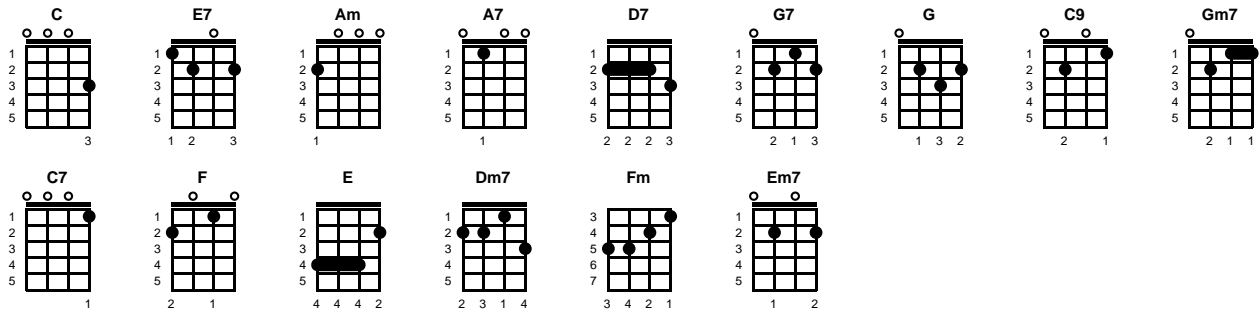

All The Way
Sammy Cahn & Jimmy Van Heusen

Key of C

STANDARD

C

C **E7** **Am** **A7** **D7**
When somebody loves you it's no good unless he loves you all the way
G7 **G** **G7** **G**
Happy to be near you when you need someone to cheer you
C9 **Gm7** **C7**
All the way

F **G**
Taller than the tallest tree is --
E **E7** **Am** **C7**
That's how it's got to feel
F **G7**
Deeper than the deep blue sea is --
E **E7** **Dm7** **Fm**
That's how deep it goes if its real

C **E7** **Am** **A7** **D7**
When somebody needs you it's no good unless he needs you all the way
G7 **G** **G7** **G**
Through the good or lean years and for all the in between years
C9 **Gm7** **C7**
Come what may

F **G**
Who knows where the road will lead us?
E **E7** **Am** **Fm**
Only a fool would say
C **Am** **A7**
But if you'll let me love you it's for sure I'm gonna love you
F **G** **Em7** **A7** **Dm7** **G7** **C**
All the way, all the way

BARITONE