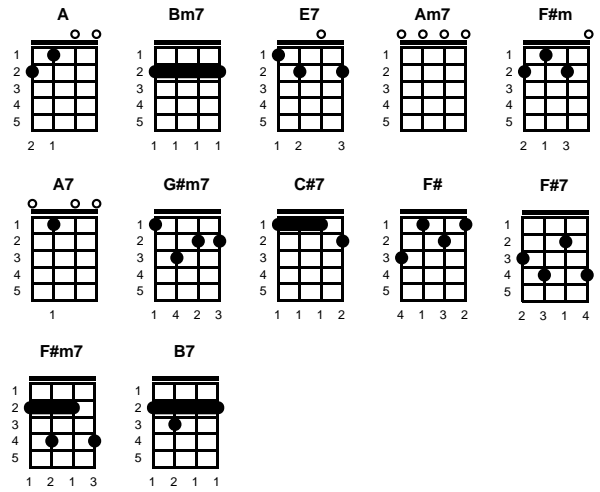

Almost Like Being In Love

Alan Jay Lerner & Frederick Loewe

Key of A

A

Bm7 **E7**
What a day this has been
A **Am7** **F#m**
What a rare mood I'm in
Bm7 **E7** **A** **A7**
Why, it's almost like being in love

Bm7 **E7**
There's a smile on my face
A **Am7** **F#m**
For the whole human race
Bm7 **E7** **A** **A7**
Why, it's almost like being in love

bridge:
G#m7 **C#7** **F#** **F#7**
All the mu - sic of life seems to be
F#m7 **B7** **E7** **A7**
Like a bell that is ringing for me

Bm7 **E7**
And from the way that I feel
A **Am7** **F#m**
When that bell starts to peel
Bm7 **E7**
I would swear I was falling
A **A7** **F#m**
I could swear I was falling
Bm7 **E7** **A**
It's almost like being in love

STANDARD