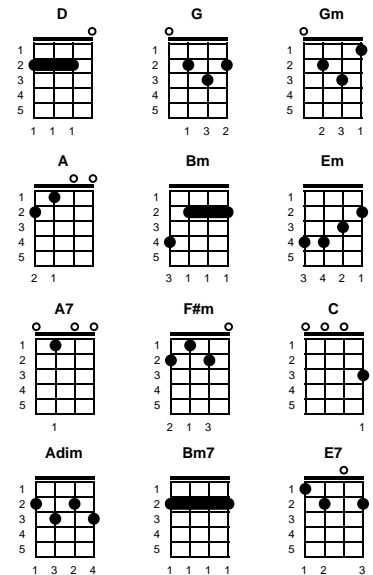

Almost Like a Song
Hal David & Archie Jordan

Key of D

Intro: Chords first 2 lines

v1:
D **G** **Gm** **D** **A** **Bm**
Once in every life ~ someone comes along
Em **A7** **D**
And you came to me ~ it was almost like a song
G **Gm** **D** **A** **Bm**
You were in my arms ~ right where you belong
Em **A7** **D**
We were so in love ~ it was almost like a song

chorus:

G **F#m**
January through December
Em **A7** **D**
We had such a perfect year ~
Bm **F#m**
Then the flame became a dying ember
Em **C** **A7**
All at once -- you weren't there

v2:
D **G** **Gm** **D** **A** **Bm**
Now my broken heart ~ cries for you each night
Em **A7**
And it's almost like a song ~ but it's much too
D
Sad to write. -- **CHORUS**

ending:
D **G** **Gm** **D** **A** **Bm**
Now my broken heart ~ cries for you each night
Em **A7** **Adim**
And it's almost like a song ~ but it's much too
Bm **Bm7** **E7** **A7** **D** **G** **Gm** **D**
Sad to write ~ ~ it's too sad to write

STANDARD