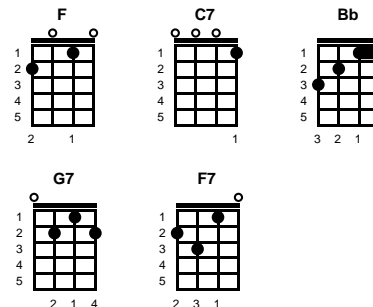

Aloha Oe

Queen Lili'uokalani

Key of F

F

v1:

C7 **F** **Bb** **F**
 Ha`aheo ka ua i na pali
C7
 Ke nihi a`ela i ka nahele
F **Bb** **F**
 E hahai ana paha i ka liko
G7 **C7** **F** **F7**
 Pua `ahihi lehua o u - ka

chorus:

Bb **F**
 Aloha `oe, aloha `oe
C7 **F**
 E ke onaona noho i ka lipo
Bb
 One fond embrace
F
 A ho`i a`e au
C7 **F** **Bb** **F** **F7**
 Until we meet again

-- REPEAT CHORUS

ending:

C7 **Bb** **F**
 Until we meet again

STANDARD

BARITONE

Translation:

verse

Proudly swept the rain by the cliffs
 As it glided through the trees
 Still following ever the bud
 The ahihi lehua of the vale

chorus

Farewell to you, farewell to you
 The charming one who dwells in the shaded bowers
 One fond embrace
 Ere I depart
 Until we meet again