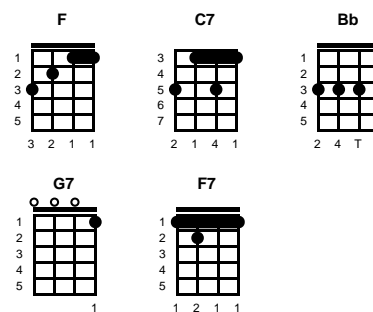

Aloha Oe

Queen Lili'uokalani

Key of F

F

v1:

C7 **F** **Bb** **F**
 Ha`aheo ka ua i na pali
C7
 Ke nihi a`ela i ka nahele
F **Bb** **F**
 E hahai ana paha i ka liko
G7 **C7** **F** **F7**
 Pua `ahihi lehua o u - ka

chorus:

Bb **F**
 Aloha `oe, aloha `oe
C7 **F**
 E ke onaona noho i ka lipo
Bb
 One fond embrace
F
 A ho`i a`e au
C7 **F** **Bb** **F** **F7**
 Until we meet again

-- REPEAT CHORUS

ending:

C7 **Bb** **F**
 Until we meet again

STANDARD

BARITONE

Translation:

verse

Proudly swept the rain by the cliffs
 As it glided through the trees
 Still following ever the bud
 The ahihi lehua of the vale

chorus

Farewell to you, farewell to you
 The charming one who dwells in the shaded bowers
 One fond embrace
 Ere I depart
 Until we meet again