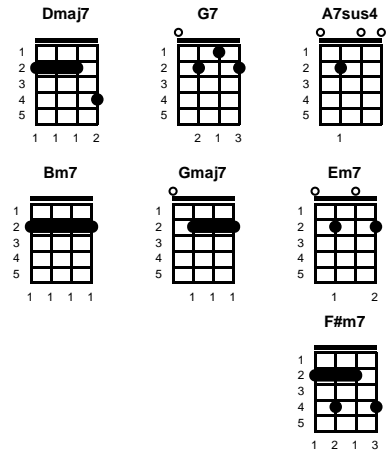

Always and Forever

Rod Temperton

Key of D

Dmaj7 G7 A7sus4

v1:

Dmaj7

Always and forever, each moment with you
It's just like a dream to me, that somehow came true
And I know tomorrow will still be the same
Cause we've got a life of love that won't ever change

chorus:

And everyday love me your own special way
Melt all my heart away with a smile
Take time to tell me you really care
And we'll share tomorrow together
I'll always love you forever, forever

v2:

Dmaj7

There'll always be sunshine when I look at you
Something I can't explain
Just the things that you do
If you get lonely phone me and take
A second to give to me the magic you make -- **CHORUS**

ending:

And I'll always love you forever

STANDARD