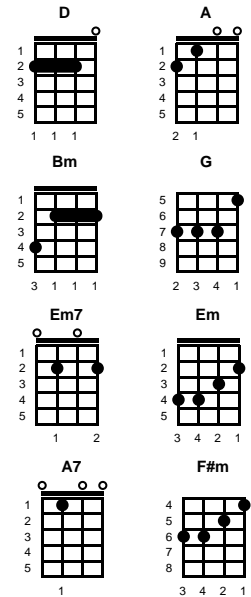

Always on My Mind

Johnny Christopher, Mark James & Wayne Carson

Key of D

intro: first line chords

v1:

D **A** **Bm** **D** **G** **A** **D**
Maybe I didn't love you~~ quite as often as I could have
A **Bm** **D** **Em7** **G**
And Maybe I didn't treat you~~ quite as good as I should have ~~
D **G** **D** **Em** **A**
If I made you feel second best, Girl, I'm sorry I was blind ~~
Bm **A7** **D** **Em** **F#m** **G**
But you were always on my mind
A7 **D** **G** **A**
You were always on my mind ~~

v2:

D **A** **Bm** **D** **G** **A** **D**
Maybe I didn't hold you~~ all those lonely, lonely times
A **Bm** **D** **Em7** **G**
And I guess I never told you~~ I'm so happy that you're mine ~~
D **G**
Little things I should have said and done
D **Em** **G** **A**
I just never took the time
A7 **D** **G** **A7** **D** **G** **A**
You were always on my mind~~ You were always on my mind ~~

bridge:

D **A** **Bm** **D** **G** **D** **Em** **G** **A7**
Tell me, tell me that your sweet love hasn't died ~~
D **A** **Bm** **D** **G** **D** **Em** **A**
Give me, give me one more chance to keep you satisfied ~~

ending:

Bm **A7** **D** **Em** **F#m** **G**
But you were always on my mind
A7 **D** **G** **D**
You were always on my mind

STANDARD