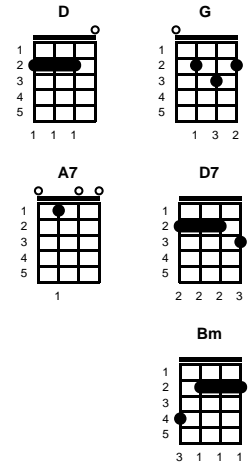

Amazing Grace

John Newton

Key of D
3/4

intro: chords for line 2, v1

v1:

D G D A7
Amazing Grace, how sweet the sound, that saved a wretch like me
D D7 G D Bm A7 D G D
I once was lost, but now am found, was blind, but now I see

v2:

G D A7
'Twas grace that taught my heart to fear, and grace my fears relieved
D D7 G D Bm A7 D D G D
How precious did that grace appear, the hour I first believed

v3:

G D A7
Through many dangers, toils and snares, I have already come
D D7 G D Bm A7 D G D
'Tis grace that brought me safe, thus far, and grace will lead me home

v4:

D G D A7
The Lord has promised good to me, His word my hope secures
D D7 G D Bm A7 D G D
He will my shield and portion be, as long as life endures

v5:

D G D A7
Yea, when this flesh and heart shall fail, and mortal life shall cease
D D7 G D Bm A7 D G D
I shall possess within the veil, a life of joy and peace

STANDARD

BARITONE

Key of C

Amazing Grace

John Newton

Key of C
3/4

intro: chords for line 2, v1

v1: