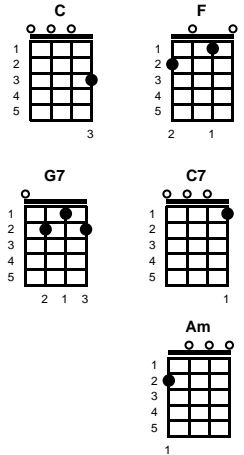

Amazing Grace

John Newton

Key of C
3/4

intro: chords for line 2, v1

v1:

C F C G7
Amazing Grace, how sweet the sound, that saved a wretch like me
C C7 F C Am G7 C F C
I once was lost, but now am found, was blind, but now I see

v2:

C C7 F C Am G7 C F C G7
'Twas grace that taught my heart to fear, and grace my fears relieved
How precious did that grace appear, the hour I first believed

v3:

C C7 F C Am G7 C F C G7
Through many dangers, toils and snares, I have already come
'Tis grace that brought me safe, thus far, and grace will lead me home

v4:

C C7 F C Am G7 C F C G7
The Lord has promised good to me, His word my hope secures
He will my shield and portion be, as long as life endures

v5:

C C7 F C Am G7 C F C G7
Yea, when this flesh and heart shall fail, and mortal life shall cease
I shall possess within the veil, a life of joy and peace

v6:

C C7 F C Am G7 C F C G7
When we've been there ten thousand years, bright shining as the sun
We've no less days to sing God's praise, than when we first begun

ending:

Am G7 C F C
Then when we first begun

STANDARD