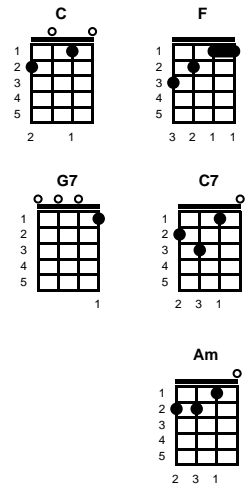

Amazing Grace

John Newton

Key of C
3/4

intro: chords for line 2, v1

v1:

C F C G7
Amazing Grace, how sweet the sound, that saved a wretch like me
C C7 F C Am G7 C F C
I once was lost, but now am found, was blind, but now I see

v2:

C C7 F C Am G7 C F C G7
'Twas grace that taught my heart to fear, and grace my fears relieved
How precious did that grace appear, the hour I first believed

v3:

C C7 F C Am G7 C F C G7
Through many dangers, toils and snares, I have already come
'Tis grace that brought me safe, thus far, and grace will lead me home

v4:

C C7 F C Am G7 C F C G7
The Lord has promised good to me, His word my hope secures
He will my shield and portion be, as long as life endures

v5:

C C7 F C Am G7 C F C G7
Yea, when this flesh and heart shall fail, and mortal life shall cease
I shall possess within the veil, a life of joy and peace

v6:

C C7 F C Am G7 C F C G7
When we've been there ten thousand years, bright shining as the sun
We've no less days to sing God's praise, than when we first begun

ending:

Am G7 C F C
Then when we first begun

STANDARD

BARITONE

Key of D