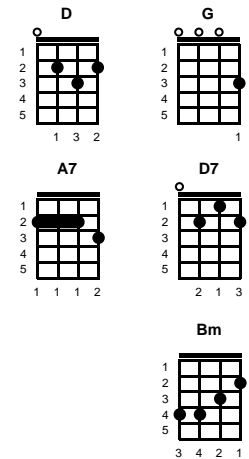

Amazing Grace

John Newton

Key of D
3/4

intro: chords for line 2, v1

v1:

D G D A7
Amazing Grace, how sweet the sound, that saved a wretch like me
D D7 G D Bm A7 D G D
I once was lost, but now am found, was blind, but now I see

v2:

G D A7
'Twas grace that taught my heart to fear, and grace my fears relieved
D D7 G D Bm A7 D D G D
How precious did that grace appear, the hour I first believed

v3:

G D A7
Through many dangers, toils and snares, I have already come
D D7 G D Bm A7 D G D
'Tis grace that brought me safe, thus far, and grace will lead me home

STANDARD

BARITONE

Key of C

Amazing Grace

John Newton

Key of C
3/4

intro: chords for line 2, v1

v1:

C F C G7
 Amazing Grace, how sweet the sound, that saved a wretch like me
C C7 F C Am G7 C F C
 I once was lost, but now am found, was blind, but now I see

v2:

C C7 F C Am G7 C F C G7
 'Twas grace that taught my heart to fear, and grace my fears relieved
 How precious did that grace appear, the hour I first believed