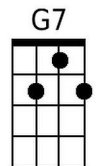

And I Love Her (Lennon-McCartney, 1964) (Am)

Intro (moderate strum): Dm | C | Dm | C |

Dm Am Dm Am

I give her all my love, that's all I do.

Dm Am F G7

And if you saw my love, you'd love her, too.

C

And I love her.

Dm Am Dm Am

She gives me everything, and tender-ly.

Dm Am F G7

The kiss my lover brings, she brings to me.

C

And I love her.

Bridge

Am G Am Em

And I love her.

Instrumental Verse. Repeat Last Verse.

Outro:

Dm | C | Dm | C (Ring Out)

Bari

And I Love Her (Lennon-McCartney, 1964) (Em)

Intro (moderate strum): Am | G | Am | G |

Am Em Am Em

I give her all my love, that's all I do.

Am Em C D7 G

And if you saw my love, you'd love her, too. And I love her.

Am Em Am Em

She gives me everything, and tender-ly.

Am Em C D7 G

The kiss my lover brings, she brings to me. And I love her.