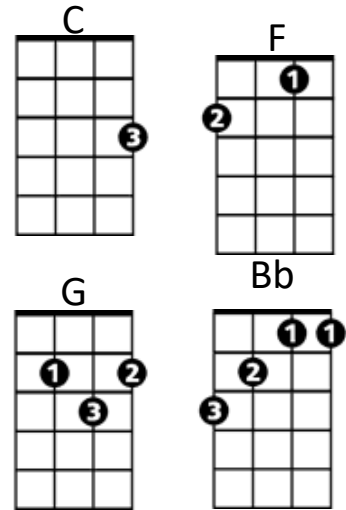

Angel From Montgomery (John Prine)

Key C

C F C F
I am an old woman named after my mother
C F G C
My old man is another child that's grown old
C F C F
If dreams were lightning and thunder was desire
C F G C
This old house would have burnt down a long time ago

Chorus:

Bb F C
Make me an angel that flies from Montgom'ry
Bb F C
Make me a poster of an old rodeo
Bb F C
Just give me one thing that I can hold on to
F G C
To believe in this living is just a hard way to go

C F C F
When I was a young girl well, I had me a cowboy
C F G C
He weren't much to look at, just free rambling man
C F C F
But that was a long time and no matter how I try
C F G C
The years just flow by like a broken down dam.